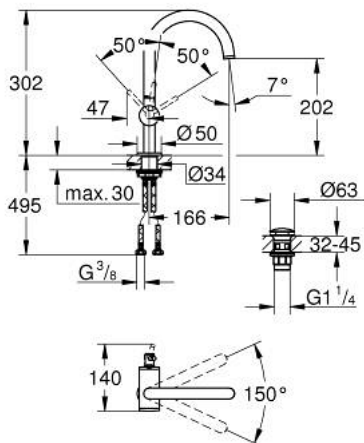

24 362 DL0 ATRIO SINGLE-LEVER BASIN MIXER 1/2" L-SIZE

PRODUCT DESCRIPTION

- Colour: brushed warm sunset
- single hole installation
- GROHE SilkMove 28 mm ceramic cartridge
- with temperature limiter
- GROHE LongLife finish
- GROHE EcoJoy - Less water, perfect flow
- maximum flow rate (at 3 bar): 5 l/min
- swivel tubular C-spout with mousseur
- stop limiter
- adjustable swivel area 0° / 150° / 360°
- push-open waste set 1 1/4"
- flexible connection hoses

24 362 DL0 ATRIO SINGLE-LEVER BASIN MIXER 1/2" L-SIZE

SPARE PARTS, november 2022 – now

- 1: Safety ring (Spare part-nr. 4826600M)
- 2: Laminar flow straightener (Spare part-nr. 48408000)
- 3: Sealing washer (Spare part-nr. 0128500M)
- 4: Fitting ring (Spare part-nr. 07419000)
- 5: Cartridge (Spare part-nr. 46963000)
- 6: Shank fastening assembly (Spare part-nr. 48384000)
- 7: Waste set with push-open plug (Spare part-nr. 65807DL0)