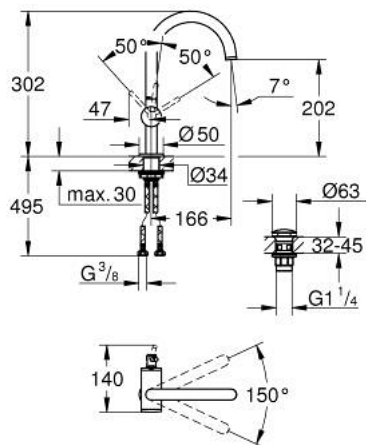

24 362 GL0 ATRIO SINGLE-LEVER BASIN MIXER 1/2" L-SIZE

PRODUCT DESCRIPTION

- Colour: cool sunrise
- single hole installation
- GROHE SilkMove 28 mm ceramic cartridge
- with temperature limiter
- GROHE LongLife finish
- GROHE EcoJoy - Less water, perfect flow
- maximum flow rate (at 3 bar): 5 l/min
- swivel tubular C-spout with mousseur
- stop limiter
- adjustable swivel area 0° / 150° / 360°
- push-open waste set 1 1/4"
- flexible connection hoses

24 362 GL0 ATRIO SINGLE-LEVER BASIN MIXER 1/2" L-SIZE

SPARE PARTS, oktober 2021 – now

- 1: Safety ring (Spare part-nr. 4826600M)
- 2: Laminar flow straightener (Spare part-nr. 48408000)
- 3: Sealing washer (Spare part-nr. 0128500M)
- 4: Fitting ring (Spare part-nr. 07419000)
- 5: Cartridge (Spare part-nr. 46963000)
- 6: Shank fastening assembly (Spare part-nr. 48384000)
- 7: Waste set with push-open plug (Spare part-nr. 65807GL0)