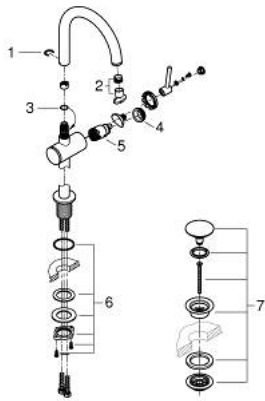

24 362 GL0 ATRIO SINGLE-LEVER BASIN MIXER 1/2" L-SIZE

PRODUCT DESCRIPTION

- Colour: cool sunrise
- single hole installation
- GROHE SilkMove 28 mm ceramic cartridge
- with temperature limiter
- GROHE LongLife finish
- GROHE EcoJoy - Less water, perfect flow
- maximum flow rate (at 3 bar): 5 l/min
- swivel tubular C-spout with mousseur
- stop limiter
- adjustable swivel area 0° / 150° / 360°
- push-open waste set 1 1/4"
- flexible connection hoses

24 362 GL0 ATRIO SINGLE-LEVER BASIN MIXER 1/2" L-SIZE

SPARE PARTS, oktober 2021 – now

- 1: Safety ring (Spare part-nr. 4826600M)
- 2: Laminar flow straightener (Spare part-nr. 48408000)
- 3: Sealing washer (Spare part-nr. 0128500M)
- 4: Fitting ring (Spare part-nr. 07419000)
- 5: Cartridge (Spare part-nr. 46963000)
- 6: Shank fastening assembly (Spare part-nr. 48384000)
- 7: Waste set with push-open plug (Spare part-nr. 65807GL0)