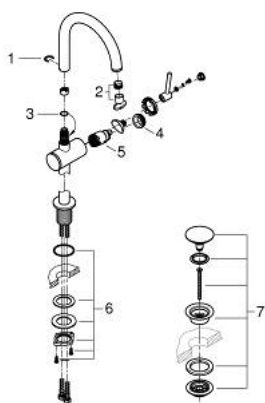

24 362 GN0 ATRIO SINGLE-LEVER BASIN MIXER 1/2" L-SIZE

SPARE PARTS, november 2022 – now

- 1: Safety ring (Spare part-nr. 4826600M)
- 2: Laminar flow straightener (Spare part-nr. 48408000)
- 3: Sealing washer (Spare part-nr. 0128500M)
- 4: Fitting ring (Spare part-nr. 07419000)
- 5: Cartridge (Spare part-nr. 46963000)
- 6: Shank fastening assembly (Spare part-nr. 48384000)
- 7: Waste set with push-open plug (Spare part-nr. 65807GN0)