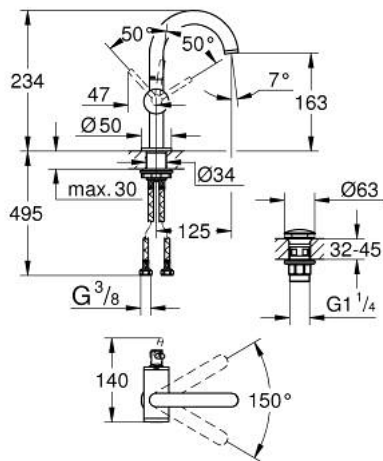

24 363 000 ATRIO SINGLE-LEVER BASIN MIXER 1/2" M-SIZE

PRODUCT DESCRIPTION

- Colour: chrome
- single hole installation
- GROHE SilkMove 28 mm ceramic cartridge
- with temperature limiter
- GROHE LongLife finish
- GROHE EcoJoy - Less water, perfect flow
- maximum flow rate (at 3 bar): 5 l/min
- swivel tubular C-spout with mousseur
- stop limiter
- adjustable swivel area 0° / 150° / 360°
- push-open waste set 1 1/4"
- flexible connection hoses

24 363 000 ATRIO SINGLE-LEVER BASIN MIXER 1/2" M-SIZE

SPARE PARTS, oktober 2021 – now

- 1: Safety ring (Spare part-nr. 4826600M)
- 2: Laminar flow straightener (Spare part-nr. 48408000)
- 3: Sealing washer (Spare part-nr. 0128500M)
- 4: Fitting ring (Spare part-nr. 07419000)
- 5: Cartridge (Spare part-nr. 46963000)
- 6: Shank fastening assembly (Spare part-nr. 48384000)
- 7: Waste set with push-open plug (Spare part-nr. 65807000)