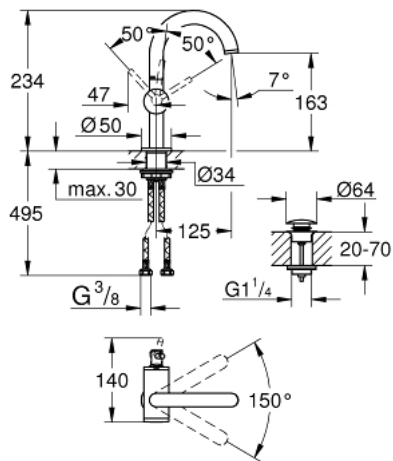

24 363 AL0 ATRIO SINGLE-LEVER BASIN MIXER 1/2" M-SIZE

PRODUCT DESCRIPTION

- Colour: brushed hard graphite
- single hole installation
- GROHE SilkMove 28 mm ceramic cartridge
- with temperature limiter
- GROHE LongLife finish
- GROHE EcoJoy - Less water, perfect flow
- maximum flow rate (at 3 bar): 5 l/min
- swivel tubular C-spout with mousseur
- stop limiter
- adjustable swivel area 0° / 150° / 360°
- push-open waste set 1 1/4"
- flexible connection hoses

24 363 AL0 ATRIO SINGLE-LEVER BASIN MIXER 1/2" M-SIZE

SPARE PARTS, oktober 2021 – now

- 1: Safety ring (Spare part-nr. 4826600M)
- 2: Laminar flow straightener (Spare part-nr. 48408000)
- 3: Sealing washer (Spare part-nr. 0128500M)
- 4: Fitting ring (Spare part-nr. 07419000)
- 5: Cartridge (Spare part-nr. 46963000)
- 6: Shank fastening assembly (Spare part-nr. 48384000)
- 7: Waste set with push-open plug (Spare part-nr. 65807AL0)