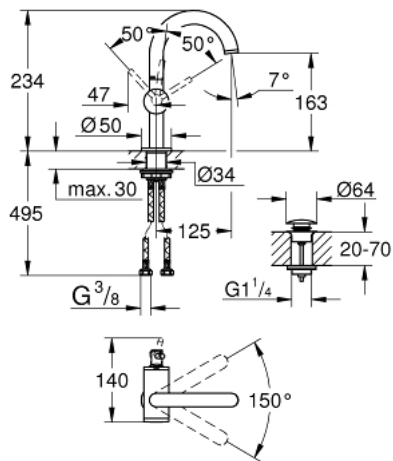

24 363 DC0 ATRIO SINGLE-LEVER BASIN MIXER 1/2" M-SIZE

PRODUCT DESCRIPTION

- Colour: supersteel
- single hole installation
- GROHE SilkMove 28 mm ceramic cartridge
- with temperature limiter
- GROHE LongLife finish
- 5.7 l/min laminar mousseur
- maximum flow rate (at 3 bar): 5 l/min
- swivel tubular C-spout with mousseur
- stop limiter
- adjustable swivel area 0° / 150° / 360°
- push-open waste set 1 1/4"
- flexible connection hoses

24 363 DC0 ATRIO SINGLE-LEVER BASIN MIXER 1/2" M-SIZE

SPARE PARTS, oktober 2021 – now

- 1: Safety ring (Spare part-nr. 4826600M)
- 2: Laminar flow straightener (Spare part-nr. 48408000)
- 3: Sealing washer (Spare part-nr. 0128500M)
- 4: Fitting ring (Spare part-nr. 07419000)
- 5: Cartridge (Spare part-nr. 46963000)
- 6: Shank fastening assembly (Spare part-nr. 48384000)
- 7: Waste set with push-open plug (Spare part-nr. 65807DC0)