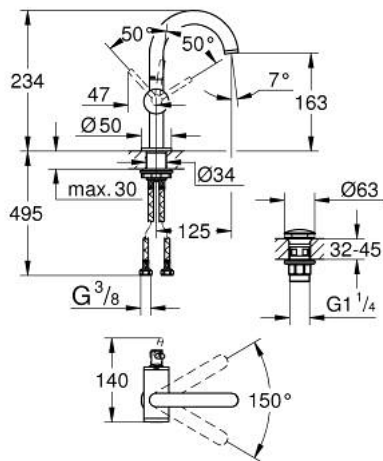

24 363 DL0 ATRIO SINGLE-LEVER BASIN MIXER 1/2" M-SIZE

PRODUCT DESCRIPTION

- Colour: brushed warm sunset
- single hole installation
- GROHE SilkMove 28 mm ceramic cartridge
- with temperature limiter
- GROHE LongLife finish
- GROHE EcoJoy - Less water, perfect flow
- maximum flow rate (at 3 bar): 5 l/min
- swivel tubular C-spout with mousseur
- stop limiter
- adjustable swivel area 0° / 150° / 360°
- push-open waste set 1 1/4"
- flexible connection hoses

24 363 DL0 ATRIO SINGLE-LEVER BASIN MIXER 1/2" M-SIZE

SPARE PARTS, november 2022 – now

- 1: Safety ring (Spare part-nr. 4826600M)
- 2: Laminar flow straightener (Spare part-nr. 48408000)
- 3: Sealing washer (Spare part-nr. 0128500M)
- 4: Fitting ring (Spare part-nr. 07419000)
- 5: Cartridge (Spare part-nr. 46963000)
- 6: Shank fastening assembly (Spare part-nr. 48384000)
- 7: Waste set with push-open plug (Spare part-nr. 65807DL0)