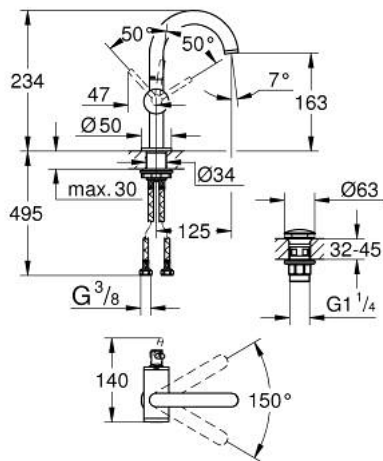

24 363 GL0 ATRIO SINGLE-LEVER BASIN MIXER 1/2" M-SIZE

PRODUCT DESCRIPTION

- Colour: cool sunrise
- single hole installation
- GROHE SilkMove 28 mm ceramic cartridge
- with temperature limiter
- GROHE LongLife finish
- GROHE EcoJoy - Less water, perfect flow
- maximum flow rate (at 3 bar): 5 l/min
- swivel tubular C-spout with mousseur
- stop limiter
- adjustable swivel area 0° / 150° / 360°
- push-open waste set 1 1/4"
- flexible connection hoses

24 363 GL0 ATRIO SINGLE-LEVER BASIN MIXER 1/2" M-SIZE

SPARE PARTS, oktober 2021 – now

- 1: Safety ring (Spare part-nr. 4826600M)
- 2: Laminar flow straightener (Spare part-nr. 48408000)
- 3: Sealing washer (Spare part-nr. 0128500M)
- 4: Fitting ring (Spare part-nr. 07419000)
- 5: Cartridge (Spare part-nr. 46963000)
- 6: Shank fastening assembly (Spare part-nr. 48384000)
- 7: Waste set with push-open plug (Spare part-nr. 65807GL0)