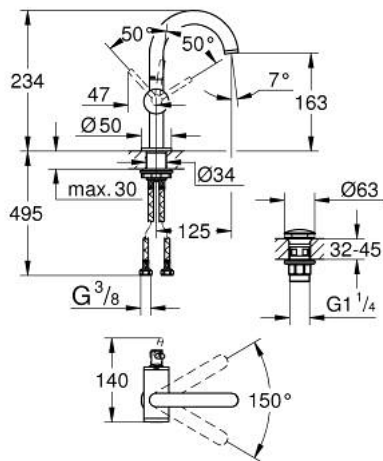

24 363 GN0 ATRIO SINGLE-LEVER BASIN MIXER 1/2" M-SIZE

PRODUCT DESCRIPTION

- Colour: brushed cool sunrise
- single hole installation
- GROHE SilkMove 28 mm ceramic cartridge
- with temperature limiter
- GROHE LongLife finish
- GROHE EcoJoy - Less water, perfect flow
- maximum flow rate (at 3 bar): 5 l/min
- swivel tubular C-spout with mousseur
- stop limiter
- adjustable swivel area 0° / 150° / 360°
- push-open waste set 1 1/4"
- flexible connection hoses

24 363 GN0 ATRIO SINGLE-LEVER BASIN MIXER 1/2" M-SIZE

SPARE PARTS, november 2022 – now

- 1: Safety ring (Spare part-nr. 4826600M)
- 2: Laminar flow straightener (Spare part-nr. 48408000)
- 3: Sealing washer (Spare part-nr. 0128500M)
- 4: Fitting ring (Spare part-nr. 07419000)
- 5: Cartridge (Spare part-nr. 46963000)
- 6: Shank fastening assembly (Spare part-nr. 48384000)
- 7: Waste set with push-open plug (Spare part-nr. 65807GN0)