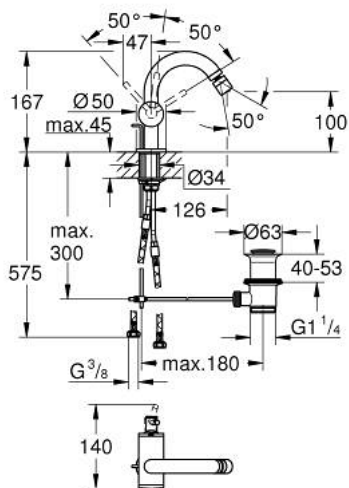

24 364 000 ATRIO SINGLE-LEVER BIDET MIXER 1/2"

PRODUCT DESCRIPTION

- Colour: chrome
- single hole installation
- GROHE SilkMove 28 mm ceramic cartridge
- with temperature limiter
- GROHE LongLife finish
- rapid installation system
- tubular C-spout with ball-joint mousseur
- pop-up waste set 1 1/4"
- flexible connection hoses

24 364 000 ATRIO SINGLE-LEVER BIDET MIXER 1/2"

SPARE PARTS, oktober 2021 – now

- 1: Pop-up rod (Spare part-nr. 65196000)
 - 2: Cartridge (Spare part-nr. 46963000)
 - 3: Fitting ring (Spare part-nr. 07419000)
 - 4: Mousseur (Spare part-nr. 06574000)
 - 5: Shank fastening assembly (Spare part-nr. 48409000)
 - 6: Waste set 1 1/4" (Spare part-nr. 28910000)
 - 6.1: Plug (Spare part-nr. 07182000)
 - 6.2: Eccentric rod (Spare part-nr. 07052000)
 - 7: Eccentric rod (Spare part-nr. 07341000)*
- * Optional accessories