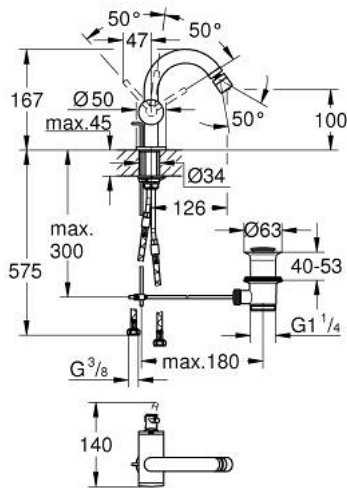

24 364 AL0 ATRIO SINGLE-LEVER BIDET MIXER 1/2"

PRODUCT DESCRIPTION

- Colour: brushed hard graphite
- single hole installation
- GROHE SilkMove 28 mm ceramic cartridge
- with temperature limiter
- GROHE LongLife finish
- rapid installation system
- tubular C-spout with ball-joint mousseur
- pop-up waste set 1 1/4"
- flexible connection hoses

24 364 AL0 ATRIO SINGLE-LEVER BIDET MIXER 1/2"

SPARE PARTS, oktober 2021 – now

- 1: Pop-up rod (Spare part-nr. 65196AL0)
- 2: Cartridge (Spare part-nr. 46963000)
- 3: Fitting ring (Spare part-nr. 07419000)
- 4: Mousseur (Spare part-nr. 06574AL0)
- 5: Shank fastening assembly (Spare part-nr. 48409000)
- 6: Waste set 1 1/4" (Spare part-nr. 28910AL0)
- 6.1: Plug (Spare part-nr. 07182AL0)
- 6.2: Eccentric rod (Spare part-nr. 07052000)
- 7: Eccentric rod (Spare part-nr. 07341000)*
- * Optional accessories