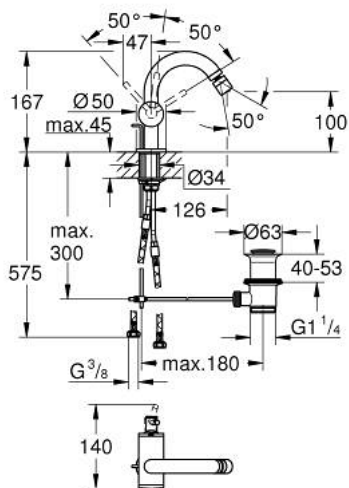

24 364 DA0 ATRIO SINGLE-LEVER BIDET MIXER 1/2"

PRODUCT DESCRIPTION

- Colour: warm sunset
- single hole installation
- GROHE SilkMove 28 mm ceramic cartridge
- with temperature limiter
- GROHE LongLife finish
- rapid installation system
- tubular C-spout with ball-joint mousseur
- pop-up waste set 1 1/4"
- flexible connection hoses

24 364 DA0 ATRIO SINGLE-LEVER BIDET MIXER 1/2"

SPARE PARTS, oktober 2021 – now

- 1: Pop-up rod (Spare part-nr. 65196DA0)
- 2: Cartridge (Spare part-nr. 46963000)
- 3: Fitting ring (Spare part-nr. 07419000)
- 4: Mousseur (Spare part-nr. 06574DA0)
- 5: Shank fastening assembly (Spare part-nr. 48409000)
- 6: Waste set 1 1/4" (Spare part-nr. 28910DA0)
- 6.1: Plug (Spare part-nr. 07182DA0)
- 6.2: Eccentric rod (Spare part-nr. 07052000)
- 7: Eccentric rod (Spare part-nr. 07341000)*
- * Optional accessories