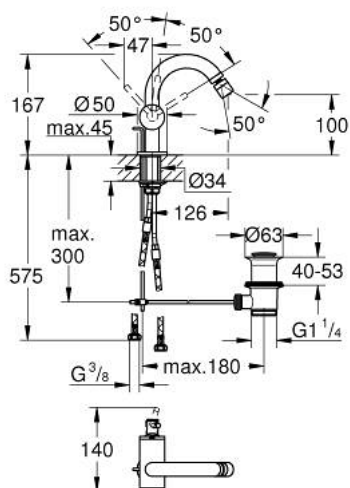

24 364 DC0 ATRIO SINGLE-LEVER BIDET MIXER 1/2"

PRODUCT DESCRIPTION

- Colour: supersteel
- single hole installation
- GROHE SilkMove 28 mm ceramic cartridge
- with temperature limiter
- GROHE LongLife finish
- rapid installation system
- tubular C-spout with ball-joint mousseur
- pop-up waste set 1 1/4"
- flexible connection hoses

24 364 DC0 ATRIO SINGLE-LEVER BIDET MIXER 1/2"

SPARE PARTS, oktober 2021 – now

- 1: Pop-up rod (Spare part-nr. 65196DC0)
- 2: Cartridge (Spare part-nr. 46963000)
- 3: Fitting ring (Spare part-nr. 07419000)
- 4: Mousseur (Spare part-nr. 06574DC0)
- 5: Shank fastening assembly (Spare part-nr. 48409000)
- 6: Waste set 1 1/4" (Spare part-nr. 28910DC0)
- 6.1: Plug (Spare part-nr. 07182DC0)
- 6.2: Eccentric rod (Spare part-nr. 07052000)
- 7: Eccentric rod (Spare part-nr. 07341000)*
- * Optional accessories