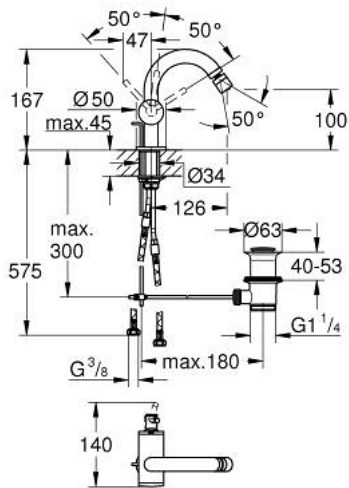

24 364 GN0 ATRIO SINGLE-LEVER BIDET MIXER 1/2"

PRODUCT DESCRIPTION

- Colour: brushed cool sunrise
- single hole installation
- GROHE SilkMove 28 mm ceramic cartridge
- with temperature limiter
- GROHE LongLife finish
- rapid installation system
- tubular C-spout with ball-joint mousseur
- pop-up waste set 1 1/4"
- flexible connection hoses

24 364 GN0 ATRIO SINGLE-LEVER BIDET MIXER 1/2"

SPARE PARTS, oktober 2021 – now

- 1: Pop-up rod (Spare part-nr. 65196GN0)
- 2: Cartridge (Spare part-nr. 46963000)
- 3: Fitting ring (Spare part-nr. 07419000)
- 4: Mousseur (Spare part-nr. 06574GN0)
- 5: Shank fastening assembly (Spare part-nr. 48409000)
- 6: Waste set 1 1/4" (Spare part-nr. 28910GN0)
- 6.1: Plug (Spare part-nr. 07182GN0)
- 6.2: Eccentric rod (Spare part-nr. 07052000)
- 7: Eccentric rod (Spare part-nr. 07341000)*
- * Optional accessories