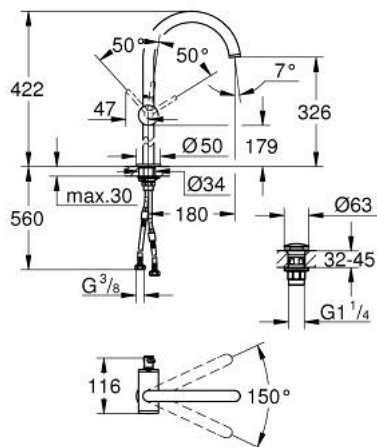

24 365 000 ATRIO SINGLE-LEVER BASIN MIXER 1/2" XL-SIZE

PRODUCT DESCRIPTION

- Colour: chrome
- single hole installation
- for free-standing basins
- GROHE SilkMove 28 mm ceramic cartridge
- with temperature limiter
- GROHE LongLife finish
- GROHE EcoJoy - Less water, perfect flow
- maximum flow rate (at 3 bar): 5 l/min
- swivel tubular C-spout with mousseur
- stop limiter
- adjustable swivel area 0° / 150° / 360°
- push-open waste set 1 1/4"
- flexible connection hoses

24 365 000 ATRIO SINGLE-LEVER BASIN MIXER 1/2" XL-SIZE

SPARE PARTS, oktober 2021 – now

- 1: Safety ring (Spare part-nr. 4826600M)
- 2: Laminar flow straightener (Spare part-nr. 48408000)
- 3: Sealing washer (Spare part-nr. 0128500M)
- 4: Fitting ring (Spare part-nr. 07419000)
- 5: Cartridge (Spare part-nr. 46963000)
- 6: Shank fastening assembly (Spare part-nr. 48409000)
- 7: Waste set with push-open plug (Spare part-nr. 65807000)