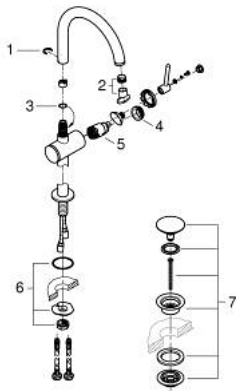

24 365 000 ATRIO SINGLE-LEVER BASIN MIXER 1/2" XL-SIZE

PRODUCT DESCRIPTION

- Colour: chrome
- single hole installation
- for free-standing basins
- GROHE SilkMove 28 mm ceramic cartridge
- with temperature limiter
- GROHE LongLife finish
- GROHE EcoJoy - Less water, perfect flow
- maximum flow rate (at 3 bar): 5 l/min
- swivel tubular C-spout with mousseur
- stop limiter
- adjustable swivel area 0° / 150° / 360°
- push-open waste set 1 1/4"
- flexible connection hoses

24 365 000 ATRIO SINGLE-LEVER BASIN MIXER 1/2" XL-SIZE

SPARE PARTS, oktober 2021 – now

- 1: Safety ring (Spare part-nr. 4826600M)
- 2: Laminar flow straightener (Spare part-nr. 48408000)
- 3: Sealing washer (Spare part-nr. 0128500M)
- 4: Fitting ring (Spare part-nr. 07419000)
- 5: Cartridge (Spare part-nr. 46963000)
- 6: Shank fastening assembly (Spare part-nr. 48409000)
- 7: Waste set with push-open plug (Spare part-nr. 65807000)