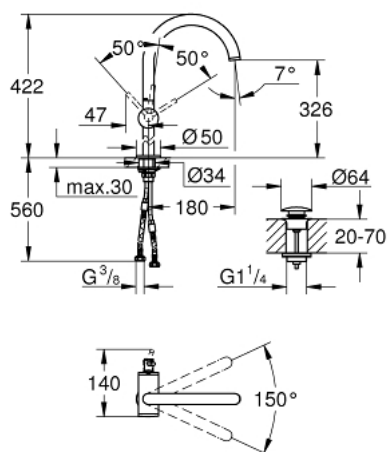

## 24 365 AL0 ATRIO SINGLE-LEVER BASIN MIXER 1/2" XL-SIZE

### PRODUCT DESCRIPTION

- Colour: brushed hard graphite
- single hole installation
- for free-standing basins
- GROHE SilkMove 28 mm ceramic cartridge
- with temperature limiter
- GROHE LongLife finish
- GROHE EcoJoy - Less water, perfect flow
- maximum flow rate (at 3 bar): 5 l/min
- swivel tubular C-spout with mousseur
- stop limiter
- adjustable swivel area 0° / 150° / 360°
- push-open waste set 1 1/4"
- flexible connection hoses

### SPARE PARTS, oktober 2021 – now

- 1: Safety ring (Spare part-nr. 4826600M)
- 2: Laminar flow straightener (Spare part-nr. 48408000)
- 3: Sealing washer (Spare part-nr. 0128500M)
- 4: Fitting ring (Spare part-nr. 07419000)
- 5: Cartridge (Spare part-nr. 46963000)
- 6: Shank fastening assembly (Spare part-nr. 48409000)
- 7: Waste set with push-open plug (Spare part-nr. 65807AL0)