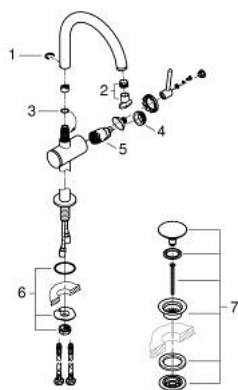

## 24 365 AL0 ATRIO SINGLE-LEVER BASIN MIXER 1/2" XL-SIZE

### PRODUCT DESCRIPTION

- Colour: brushed hard graphite
- single hole installation
- for free-standing basins
- GROHE SilkMove 28 mm ceramic cartridge
- with temperature limiter
- GROHE LongLife finish
- GROHE EcoJoy - Less water, perfect flow
- maximum flow rate (at 3 bar): 5 l/min
- swivel tubular C-spout with mousseur
- stop limiter
- adjustable swivel area 0° / 150° / 360°
- push-open waste set 1 1/4"
- flexible connection hoses

### SPARE PARTS, oktober 2021 – now

- 1: Safety ring (Spare part-nr. 4826600M)
- 2: Laminar flow straightener (Spare part-nr. 48408000)
- 3: Sealing washer (Spare part-nr. 0128500M)
- 4: Fitting ring (Spare part-nr. 07419000)
- 5: Cartridge (Spare part-nr. 46963000)
- 6: Shank fastening assembly (Spare part-nr. 48409000)
- 7: Waste set with push-open plug (Spare part-nr. 65807AL0)