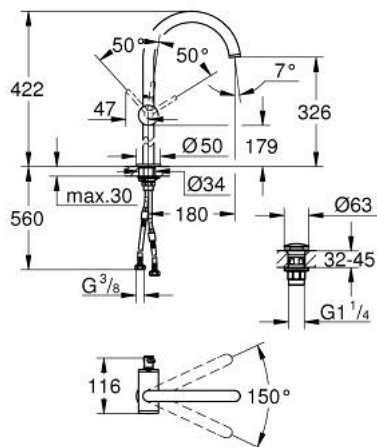

24 365 DA0 ATRIO SINGLE-LEVER BASIN MIXER 1/2" XL-SIZE

PRODUCT DESCRIPTION

- Colour: warm sunset
- single hole installation
- for free-standing basins
- GROHE SilkMove 28 mm ceramic cartridge
- with temperature limiter
- GROHE LongLife finish
- GROHE EcoJoy - Less water, perfect flow
- maximum flow rate (at 3 bar): 5 l/min
- swivel tubular C-spout with mousseur
- stop limiter
- adjustable swivel area 0° / 150° / 360°
- push-open waste set 1 1/4"
- flexible connection hoses

24 365 DA0 **ATRIO SINGLE-LEVER BASIN MIXER 1/2"**
XL-SIZE

SPARE PARTS, oktober 2021 – now

- 1: Safety ring (Spare part-nr. 4826600M)
- 2: Laminar flow straightener (Spare part-nr. 48408000)
- 3: Sealing washer (Spare part-nr. 0128500M)
- 4: Fitting ring (Spare part-nr. 07419000)
- 5: Cartridge (Spare part-nr. 46963000)
- 6: Shank fastening assembly (Spare part-nr. 48409000)
- 7: Waste set with push-open plug (Spare part-nr. 65807DA0)