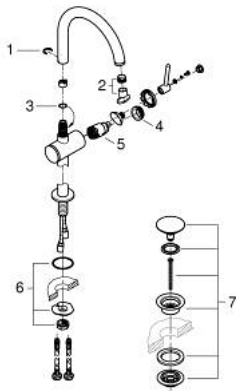

24 365 DA0 ATRIO SINGLE-LEVER BASIN MIXER 1/2" XL-SIZE

PRODUCT DESCRIPTION

- Colour: warm sunset
- single hole installation
- for free-standing basins
- GROHE SilkMove 28 mm ceramic cartridge
- with temperature limiter
- GROHE LongLife finish
- GROHE EcoJoy - Less water, perfect flow
- maximum flow rate (at 3 bar): 5 l/min
- swivel tubular C-spout with mousseur
- stop limiter
- adjustable swivel area 0° / 150° / 360°
- push-open waste set 1 1/4"
- flexible connection hoses

24 365 DA0 **ATRIO SINGLE-LEVER BASIN MIXER 1/2"**
XL-SIZE

SPARE PARTS, oktober 2021 – now

- 1: Safety ring (Spare part-nr. 4826600M)
- 2: Laminar flow straightener (Spare part-nr. 48408000)
- 3: Sealing washer (Spare part-nr. 0128500M)
- 4: Fitting ring (Spare part-nr. 07419000)
- 5: Cartridge (Spare part-nr. 46963000)
- 6: Shank fastening assembly (Spare part-nr. 48409000)
- 7: Waste set with push-open plug (Spare part-nr. 65807DA0)