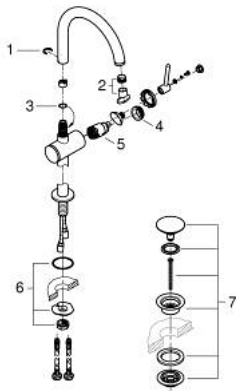

24 365 DC0 ATRIO SINGLE-LEVER BASIN MIXER 1/2" XL-SIZE

PRODUCT DESCRIPTION

- Colour: supersteel
- single hole installation
- for free-standing basins
- GROHE SilkMove 28 mm ceramic cartridge
- with temperature limiter
- GROHE LongLife finish
- GROHE EcoJoy - Less water, perfect flow
- maximum flow rate (at 3 bar): 5 l/min
- swivel tubular C-spout with mousseur
- stop limiter
- adjustable swivel area 0° / 150° / 360°
- push-open waste set 1 1/4"
- flexible connection hoses

24 365 DC0 ATRIO SINGLE-LEVER BASIN MIXER 1/2" XL-SIZE

SPARE PARTS, oktober 2021 – now

- 1: Safety ring (Spare part-nr. 4826600M)
- 2: Laminar flow straightener (Spare part-nr. 48408000)
- 3: Sealing washer (Spare part-nr. 0128500M)
- 4: Fitting ring (Spare part-nr. 07419000)
- 5: Cartridge (Spare part-nr. 46963000)
- 6: Shank fastening assembly (Spare part-nr. 48409000)
- 7: Waste set with push-open plug (Spare part-nr. 65807DC0)