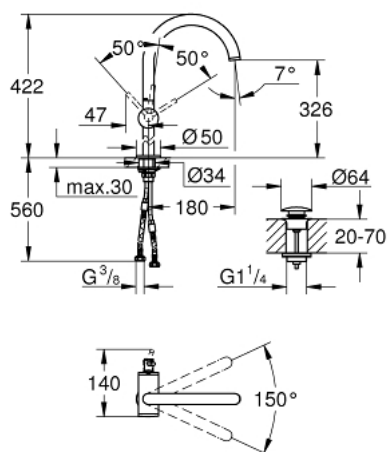

24 365 DC0 ATRIO SINGLE-LEVER BASIN MIXER 1/2" XL-SIZE

PRODUCT DESCRIPTION

- Colour: supersteel
- single hole installation
- for free-standing basins
- GROHE SilkMove 28 mm ceramic cartridge
- with temperature limiter
- GROHE LongLife finish
- GROHE EcoJoy - Less water, perfect flow
- maximum flow rate (at 3 bar): 5 l/min
- swivel tubular C-spout with mousseur
- stop limiter
- adjustable swivel area 0° / 150° / 360°
- push-open waste set 1 1/4"
- flexible connection hoses

24 365 DC0 ATRIO SINGLE-LEVER BASIN MIXER 1/2" XL-SIZE

SPARE PARTS, oktober 2021 – now

- 1: Safety ring (Spare part-nr. 4826600M)
- 2: Laminar flow straightener (Spare part-nr. 48408000)
- 3: Sealing washer (Spare part-nr. 0128500M)
- 4: Fitting ring (Spare part-nr. 07419000)
- 5: Cartridge (Spare part-nr. 46963000)
- 6: Shank fastening assembly (Spare part-nr. 48409000)
- 7: Waste set with push-open plug (Spare part-nr. 65807DC0)