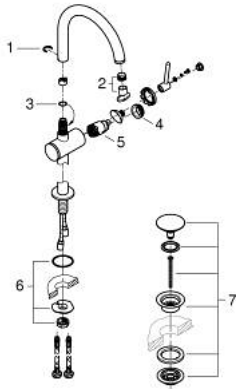

## 24 365 DL0 ATRIO SINGLE-LEVER BASIN MIXER 1/2" XL-SIZE

### PRODUCT DESCRIPTION

- Colour: brushed warm sunset
- single hole installation
- for free-standing basins
- GROHE SilkMove 28 mm ceramic cartridge
- with temperature limiter
- GROHE LongLife finish
- GROHE EcoJoy - Less water, perfect flow
- maximum flow rate (at 3 bar): 5 l/min
- swivel tubular C-spout with mousseur
- stop limiter
- adjustable swivel area 0° / 150° / 360°
- push-open waste set 1 1/4"
- flexible connection hoses

### SPARE PARTS, november 2022 – now

- 1: Safety ring (Spare part-nr. 4826600M)
- 2: Laminar flow straightener (Spare part-nr. 48408000)
- 3: Sealing washer (Spare part-nr. 0128500M)
- 4: Fitting ring (Spare part-nr. 07419000)
- 5: Cartridge (Spare part-nr. 46963000)
- 6: Shank fastening assembly (Spare part-nr. 48409000)
- 7: Waste set with push-open plug (Spare part-nr. 65807DL0)