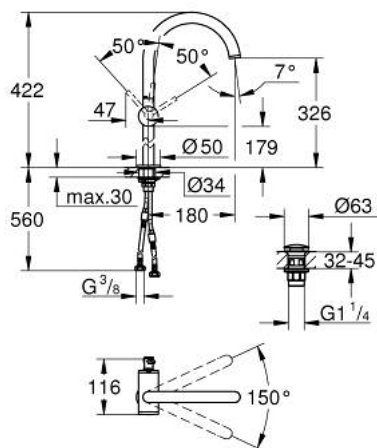

## 24 365 DL0 ATRIO SINGLE-LEVER BASIN MIXER 1/2" XL-SIZE

### PRODUCT DESCRIPTION

- Colour: brushed warm sunset
- single hole installation
- for free-standing basins
- GROHE SilkMove 28 mm ceramic cartridge
- with temperature limiter
- GROHE LongLife finish
- GROHE EcoJoy - Less water, perfect flow
- maximum flow rate (at 3 bar): 5 l/min
- swivel tubular C-spout with mousseur
- stop limiter
- adjustable swivel area 0° / 150° / 360°
- push-open waste set 1 1/4"
- flexible connection hoses

### SPARE PARTS, november 2022 – now

- 1: Safety ring (Spare part-nr. 4826600M)
- 2: Laminar flow straightener (Spare part-nr. 48408000)
- 3: Sealing washer (Spare part-nr. 0128500M)
- 4: Fitting ring (Spare part-nr. 07419000)
- 5: Cartridge (Spare part-nr. 46963000)
- 6: Shank fastening assembly (Spare part-nr. 48409000)
- 7: Waste set with push-open plug (Spare part-nr. 65807DL0)