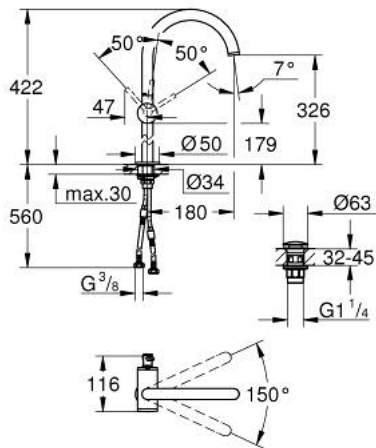

24 365 GL0 ATRIO SINGLE-LEVER BASIN MIXER 1/2" XL-SIZE

PRODUCT DESCRIPTION

- Colour: cool sunrise
- single hole installation
- for free-standing basins
- GROHE SilkMove 28 mm ceramic cartridge
- with temperature limiter
- GROHE LongLife finish
- GROHE EcoJoy - Less water, perfect flow
- maximum flow rate (at 3 bar): 5 l/min
- swivel tubular C-spout with mousseur
- stop limiter
- adjustable swivel area 0° / 150° / 360°
- push-open waste set 1 1/4"
- flexible connection hoses

24 365 GL0 ATRIO SINGLE-LEVER BASIN MIXER 1/2" XL-SIZE

SPARE PARTS, oktober 2021 – now

- 1: Safety ring (Spare part-nr. 4826600M)
- 2: Laminar flow straightener (Spare part-nr. 48408000)
- 3: Sealing washer (Spare part-nr. 0128500M)
- 4: Fitting ring (Spare part-nr. 07419000)
- 5: Cartridge (Spare part-nr. 46963000)
- 6: Shank fastening assembly (Spare part-nr. 48409000)
- 7: Waste set with push-open plug (Spare part-nr. 65807GL0)