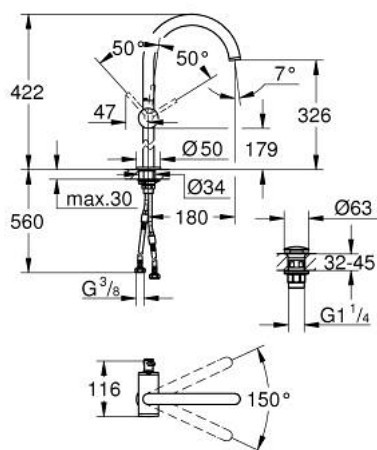

## 24 365 GN0 ATRIO SINGLE-LEVER BASIN MIXER 1/2" XL-SIZE

### PRODUCT DESCRIPTION

- Colour: brushed cool sunrise
- single hole installation
- for free-standing basins
- GROHE SilkMove 28 mm ceramic cartridge
- with temperature limiter
- GROHE LongLife finish
- GROHE EcoJoy - Less water, perfect flow
- maximum flow rate (at 3 bar): 5 l/min
- swivel tubular C-spout with mousseur
- stop limiter
- adjustable swivel area 0° / 150° / 360°
- push-open waste set 1 1/4"
- flexible connection hoses

### SPARE PARTS, november 2022 – now

- 1: Safety ring (Spare part-nr. 4826600M)
- 2: Laminar flow straightener (Spare part-nr. 48408000)
- 3: Sealing washer (Spare part-nr. 0128500M)
- 4: Fitting ring (Spare part-nr. 07419000)
- 5: Cartridge (Spare part-nr. 46963000)
- 6: Shank fastening assembly (Spare part-nr. 48409000)
- 7: Waste set with push-open plug (Spare part-nr. 65807GN0)