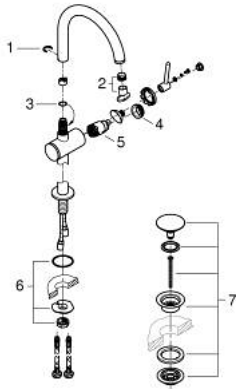

## 24 365 GN0 ATRIO SINGLE-LEVER BASIN MIXER 1/2" XL-SIZE

### PRODUCT DESCRIPTION

- Colour: brushed cool sunrise
- single hole installation
- for free-standing basins
- GROHE SilkMove 28 mm ceramic cartridge
- with temperature limiter
- GROHE LongLife finish
- GROHE EcoJoy - Less water, perfect flow
- maximum flow rate (at 3 bar): 5 l/min
- swivel tubular C-spout with mousseur
- stop limiter
- adjustable swivel area 0° / 150° / 360°
- push-open waste set 1 1/4"
- flexible connection hoses

### SPARE PARTS, november 2022 – now

- 1: Safety ring (Spare part-nr. 4826600M)
- 2: Laminar flow straightener (Spare part-nr. 48408000)
- 3: Sealing washer (Spare part-nr. 0128500M)
- 4: Fitting ring (Spare part-nr. 07419000)
- 5: Cartridge (Spare part-nr. 46963000)
- 6: Shank fastening assembly (Spare part-nr. 48409000)
- 7: Waste set with push-open plug (Spare part-nr. 65807GN0)