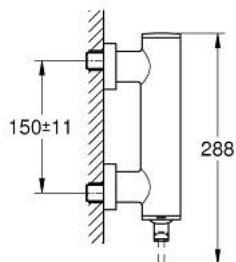

## 24 366 AL0 ATRIO SINGLE-LEVER SHOWER MIXER 1/2"

### PRODUCT DESCRIPTION

- Colour: brushed hard graphite
- wall mounted
- GROHE SilkMove 35 mm ceramic cartridge
- GROHE LongLife finish
- adjustable flow rate limiter
- shower bottom outlet 1/2" with integrated non return valve
- covered S-unions
- protected against backflow

## 24 366 AL0 ATRIO SINGLE-LEVER SHOWER MIXER 1/2"

**SPARE PARTS**, oktober 2021 – now

1: Cartridge (Spare part-nr. 46374000)

2: Non-return valve (Spare part-nr. 08565000)

3: Socket spanner (Spare part-nr. 19332000)\*