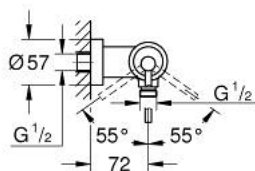

## 24 366 AL0 ATRIO SINGLE-LEVER SHOWER MIXER 1/2"

### PRODUCT DESCRIPTION

- Colour: brushed hard graphite
- wall mounted
- GROHE SilkMove 35 mm ceramic cartridge
- GROHE LongLife finish
- adjustable flow rate limiter
- shower bottom outlet 1/2" with integrated non return valve
- covered S-unions
- protected against backflow

## 24 366 AL0 ATRIO SINGLE-LEVER SHOWER MIXER 1/2"

**SPARE PARTS**, oktober 2021 – now

1: Cartridge (Spare part-nr. 46374000)

2: Non-return valve (Spare part-nr. 08565000)

3: Socket spanner (Spare part-nr. 19332000)\*