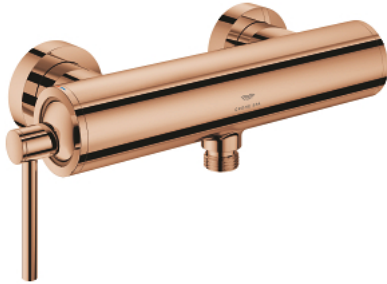

24 366 DA0 ATRIO SINGLE-LEVER SHOWER MIXER 1/2"

PRODUCT DESCRIPTION

- Colour: warm sunset
- wall mounted
- GROHE SilkMove 35 mm ceramic cartridge
- GROHE LongLife finish
- adjustable flow rate limiter
- shower bottom outlet 1/2" with integrated non return valve
- covered S-unions
- protected against backflow

24 366 DA0 ATRIO SINGLE-LEVER SHOWER MIXER 1/2"

SPARE PARTS, oktober 2021 – now

1: Cartridge (Spare part-nr. 46374000)

2: Non-return valve (Spare part-nr. 08565000)

3: Socket spanner (Spare part-nr. 19332000)*