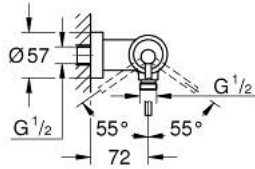

24 366 DA0 ATRIO SINGLE-LEVER SHOWER MIXER 1/2"

PRODUCT DESCRIPTION

- Colour: warm sunset
- wall mounted
- GROHE SilkMove 35 mm ceramic cartridge
- GROHE LongLife finish
- adjustable flow rate limiter
- shower bottom outlet 1/2" with integrated non return valve
- covered S-unions
- protected against backflow

24 366 DA0 ATRIO SINGLE-LEVER SHOWER MIXER 1/2"

SPARE PARTS, oktober 2021 – now

1: Cartridge (Spare part-nr. 46374000)

2: Non-return valve (Spare part-nr. 08565000)

3: Socket spanner (Spare part-nr. 19332000)*