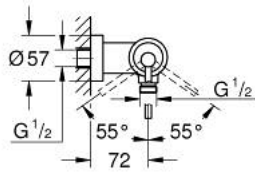

## 24 366 DC0 ATRIO SINGLE-LEVER SHOWER MIXER 1/2"

### PRODUCT DESCRIPTION

- Colour: supersteel
- wall mounted
- GROHE SilkMove 35 mm ceramic cartridge
- GROHE LongLife finish
- adjustable flow rate limiter
- shower bottom outlet 1/2" with integrated non return valve
- covered S-unions
- protected against backflow

## 24 366 DC0 ATRIO SINGLE-LEVER SHOWER MIXER 1/2"

**SPARE PARTS**, oktober 2021 – now

1: Cartridge (Spare part-nr. 46374000)

2: Non-return valve (Spare part-nr. 08565000)

3: Socket spanner (Spare part-nr. 19332000)\*