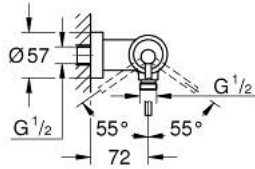

24 366 DL0 ATRIO SINGLE-LEVER SHOWER MIXER 1/2"

PRODUCT DESCRIPTION

- Colour: brushed warm sunset
- wall mounted
- GROHE SilkMove 35 mm ceramic cartridge
- GROHE LongLife finish
- adjustable flow rate limiter
- shower bottom outlet 1/2" with integrated non return valve
- covered S-unions
- protected against backflow

24 366 DL0 ATRIO SINGLE-LEVER SHOWER MIXER 1/2"

SPARE PARTS, november 2022 – now

1: Cartridge (Spare part-nr. 46374000)

2: Non-return valve (Spare part-nr. 08565000)

3: Socket spanner (Spare part-nr. 19332000)*