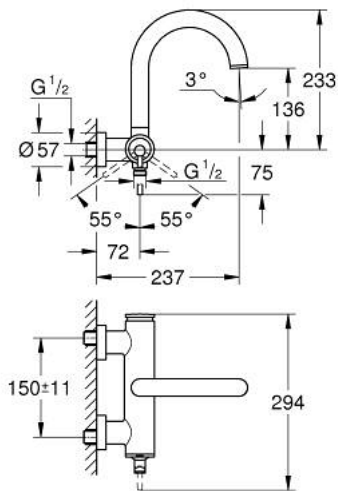

24 367 AL0 ATRIO SINGLE-LEVER BATH MIXER 1/2"

PRODUCT DESCRIPTION

- Colour: brushed hard graphite
- wall mounted
- GROHE SilkMove 35 mm ceramic cartridge
- GROHE LongLife finish
- adjustable flow rate limiter
- automatic diverter: bath/shower
- cast spout
- mousseur
- shower bottom outlet 1/2" with integrated non return valve
- covered S-unions
- protected against backflow

24 367 AL0 ATRIO SINGLE-LEVER BATH MIXER 1/2"

SPARE PARTS, oktober 2021 – now

1: Cartridge (Spare part-nr. 46374000)

2: Diverter (Spare part-nr. 48405AL0)

3: Non-return valve (Spare part-nr. 08565000)

4: Mousseur (Spare part-nr. 13926000)

5: Socket spanner (Spare part-nr. 19332000)*

* Optional accessories