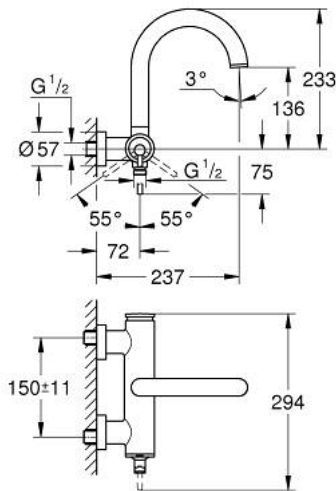

## 24 367 DA0 ATRIO SINGLE-LEVER BATH MIXER 1/2"

### PRODUCT DESCRIPTION

- Colour: warm sunset
- wall mounted
- GROHE SilkMove 35 mm ceramic cartridge
- GROHE LongLife finish
- adjustable flow rate limiter
- automatic diverter: bath/shower
- cast spout
- mousseur
- shower bottom outlet 1/2" with integrated non return valve
- covered S-unions
- protected against backflow

## 24 367 DA0 ATRIO SINGLE-LEVER BATH MIXER 1/2"

**SPARE PARTS**, oktober 2021 – now

1: Cartridge (Spare part-nr. 46374000)

2: Diverter (Spare part-nr. 48405DA0)

3: Non-return valve (Spare part-nr. 08565000)

4: Mousseur (Spare part-nr. 13926000)

5: Socket spanner (Spare part-nr. 19332000)\*

\* Optional accessories