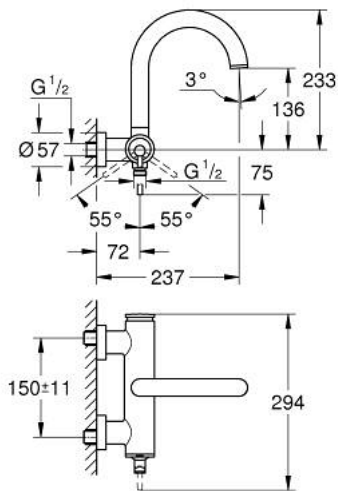

24 367 DC0 ATRIO SINGLE-LEVER BATH MIXER 1/2"

PRODUCT DESCRIPTION

- Colour: supersteel
- wall mounted
- GROHE SilkMove 35 mm ceramic cartridge
- GROHE LongLife finish
- adjustable flow rate limiter
- automatic diverter: bath/shower
- cast spout
- mousseur
- shower bottom outlet 1/2" with integrated non return valve
- covered S-unions
- protected against backflow

24 367 DC0 ATRIO SINGLE-LEVER BATH MIXER 1/2"

SPARE PARTS, oktober 2021 – now

1: Cartridge (Spare part-nr. 46374000)

2: Diverter (Spare part-nr. 48405DC0)

3: Non-return valve (Spare part-nr. 08565000)

4: Mousseur (Spare part-nr. 13926000)

5: Socket spanner (Spare part-nr. 19332000)*

* Optional accessories