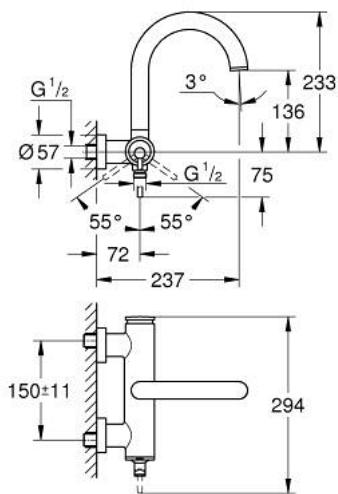

24 367 GL0 ATRIO SINGLE-LEVER BATH MIXER 1/2"

PRODUCT DESCRIPTION

- Colour: cool sunrise
- wall mounted
- GROHE SilkMove 35 mm ceramic cartridge
- GROHE LongLife finish
- adjustable flow rate limiter
- automatic diverter: bath/shower
- cast spout
- mousseur
- shower bottom outlet 1/2" with integrated non return valve
- covered S-unions
- protected against backflow

24 367 GL0 ATRIO SINGLE-LEVER BATH MIXER 1/2"

SPARE PARTS, oktober 2021 – now

- 1: Cartridge (Spare part-nr. 46374000)
 - 2: Diverter (Spare part-nr. 48405GL0)
 - 3: Non-return valve (Spare part-nr. 08565000)
 - 4: Mousseur (Spare part-nr. 13926000)
 - 5: Socket spanner (Spare part-nr. 19332000)*
- * Optional accessories