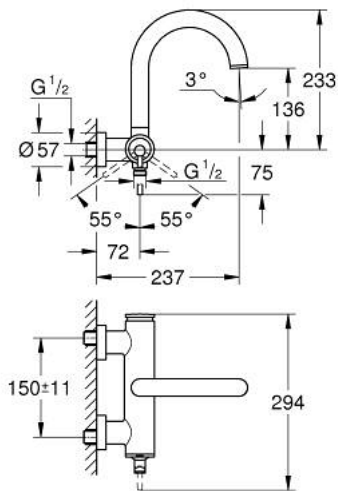

24 367 GN0 ATRIO SINGLE-LEVER BATH MIXER 1/2"

PRODUCT DESCRIPTION

- Colour: brushed cool sunrise
- wall mounted
- GROHE SilkMove 35 mm ceramic cartridge
- GROHE LongLife finish
- adjustable flow rate limiter
- automatic diverter: bath/shower
- cast spout
- mousseur
- shower bottom outlet 1/2" with integrated non return valve
- covered S-unions
- protected against backflow

24 367 GN0 ATRIO SINGLE-LEVER BATH MIXER 1/2"

SPARE PARTS, november 2022 – now

1: Cartridge (Spare part-nr. 46374000)

2: Diverter (Spare part-nr. 48405GN0)

3: Non-return valve (Spare part-nr. 08565000)

4: Mousseur (Spare part-nr. 13926000)

5: Socket spanner (Spare part-nr. 19332000)*

* Optional accessories