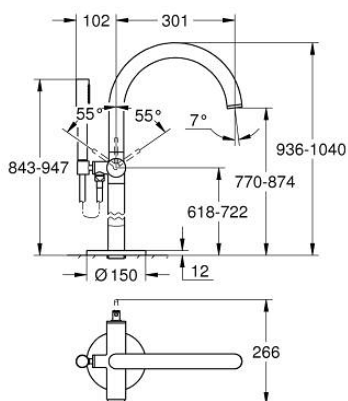

## 24 368 000 ATRIO SINGLE-LEVER BATH MIXER FLOOR MOUNTED

### PRODUCT DESCRIPTION

- Colour: chrome
- for use with rough-in set 45 984
- GROHE SilkMove 35 mm ceramic cartridge
- with temperature limiter
- GROHE LongLife finish
- automatic diverter: bath/shower
- spout with mousseur
- projection 301 mm
- integrated non-return valve in the shower outlet 1/2"
- with shower holder
- hand shower Rainshower Aqua Stick (26 866)
- Silverflex shower hose 1250 mm
- protected against backflow
- without roughing-in set 45 984 (please order separately)
- min. recommended pressure 1.0 bar

## 24 368 000 ATRIO SINGLE-LEVER BATH MIXER FLOOR MOUNTED

**SPARE PARTS**, oktober 2021 – now

- 1: Cartridge (Spare part-nr. 46374000)
- 2: Diverter (Spare part-nr. 48405000)
- 3: Non-return valve (Spare part-nr. 08565000)
- 4: Mousseur (Spare part-nr. 13926000)
- 5: Dirt strainer (Spare part-nr. 0700200M)
- 6: Socket spanner (Spare part-nr. 19332000)\*