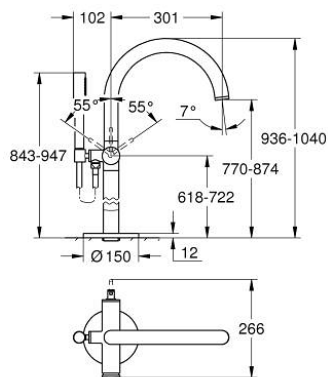

24 368 AL0 ATRIO SINGLE-LEVER BATH MIXER FLOOR MOUNTED

PRODUCT DESCRIPTION

- Colour: brushed hard graphite
- for use with rough-in set 45 984
- GROHE SilkMove 35 mm ceramic cartridge
- with temperature limiter
- GROHE LongLife finish
- automatic diverter: bath/shower
- spout with mousseur
- projection 301 mm
- integrated non-return valve in the shower outlet 1/2"
- with shower holder
- hand shower Rainshower Aqua Stick (26 866)
- Silverflex shower hose 1250 mm
- protected against backflow
- without roughing-in set 45 984 (please order separately)
- min. recommended pressure 1.0 bar

24 368 AL0 ATRIO SINGLE-LEVER BATH MIXER FLOOR MOUNTED

SPARE PARTS, oktober 2021 – now

- 1: Cartridge (Spare part-nr. 46374000)
- 2: Diverter (Spare part-nr. 48405AL0)
- 3: Non-return valve (Spare part-nr. 08565000)
- 4: Mousseur (Spare part-nr. 13926000)
- 5: Dirt strainer (Spare part-nr. 0700200M)
- 6: Socket spanner (Spare part-nr. 19332000)*