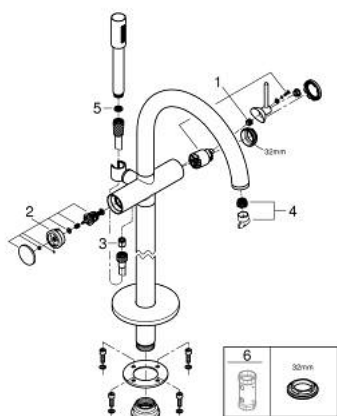

24 368 AL0 ATRIO SINGLE-LEVER BATH MIXER FLOOR MOUNTED

PRODUCT DESCRIPTION

- Colour: brushed hard graphite
- for use with rough-in set 45 984
- GROHE SilkMove 35 mm ceramic cartridge
- with temperature limiter
- GROHE LongLife finish
- automatic diverter: bath/shower
- spout with mousseur
- projection 301 mm
- integrated non-return valve in the shower outlet 1/2"
- with shower holder
- hand shower Rainshower Aqua Stick (26 866)
- Silverflex shower hose 1250 mm
- protected against backflow
- without roughing-in set 45 984 (please order separately)
- min. recommended pressure 1.0 bar

24 368 AL0 ATRIO SINGLE-LEVER BATH MIXER FLOOR MOUNTED

SPARE PARTS, oktober 2021 – now

- 1: Cartridge (Spare part-nr. 46374000)
- 2: Diverter (Spare part-nr. 48405AL0)
- 3: Non-return valve (Spare part-nr. 08565000)
- 4: Mousseur (Spare part-nr. 13926000)
- 5: Dirt strainer (Spare part-nr. 0700200M)
- 6: Socket spanner (Spare part-nr. 19332000)*