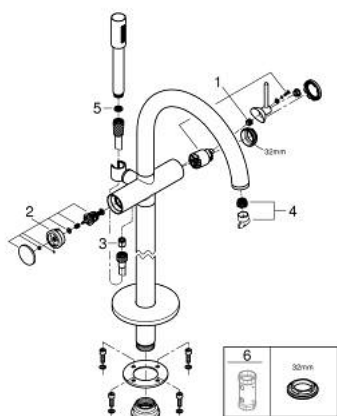

## 24 368 DA0 ATRIO SINGLE-LEVER BATH MIXER FLOOR MOUNTED

### PRODUCT DESCRIPTION

- Colour: warm sunset
- for use with rough-in set 45 984
- GROHE SilkMove 35 mm ceramic cartridge
- with temperature limiter
- GROHE LongLife finish
- automatic diverter: bath/shower
- spout with mousseur
- projection 301 mm
- integrated non-return valve in the shower outlet 1/2"
- with shower holder
- hand shower Rainshower Aqua Stick (26 866)
- Silverflex shower hose 1250 mm
- protected against backflow
- without roughing-in set 45 984 (please order separately)
- min. recommended pressure 1.0 bar

### SPARE PARTS, oktober 2021 – now

- 1: Cartridge (Spare part-nr. 46374000)
- 2: Diverter (Spare part-nr. 48405DA0)
- 3: Non-return valve (Spare part-nr. 08565000)
- 4: Mousseur (Spare part-nr. 13926000)
- 5: Dirt strainer (Spare part-nr. 0700200M)
- 6: Socket spanner (Spare part-nr. 19332000)\*