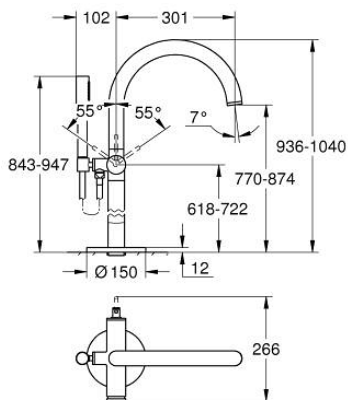

## 24 368 DA0 ATRIO SINGLE-LEVER BATH MIXER FLOOR MOUNTED

### PRODUCT DESCRIPTION

- Colour: warm sunset
- for use with rough-in set 45 984
- GROHE SilkMove 35 mm ceramic cartridge
- with temperature limiter
- GROHE LongLife finish
- automatic diverter: bath/shower
- spout with mousseur
- projection 301 mm
- integrated non-return valve in the shower outlet 1/2"
- with shower holder
- hand shower Rainshower Aqua Stick (26 866)
- Silverflex shower hose 1250 mm
- protected against backflow
- without roughing-in set 45 984 (please order separately)
- min. recommended pressure 1.0 bar