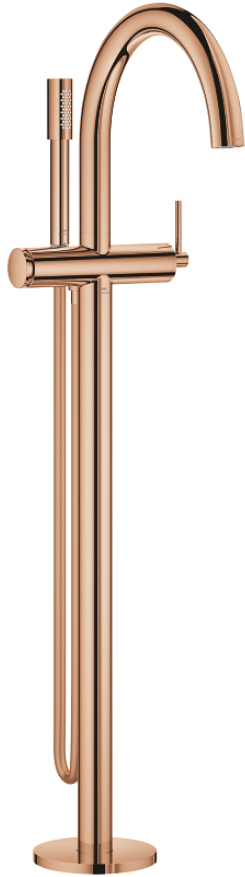

## 24 368 DA0 ATRIO SINGLE-LEVER BATH MIXER FLOOR MOUNTED

### PRODUCT DESCRIPTION

- Colour: warm sunset
- for use with rough-in set 45 984
- GROHE SilkMove 35 mm ceramic cartridge
- with temperature limiter
- GROHE LongLife finish
- automatic diverter: bath/shower
- spout with mousseur
- projection 301 mm
- integrated non-return valve in the shower outlet 1/2"
- with shower holder
- hand shower Rainshower Aqua Stick (26 866)
- Silverflex shower hose 1250 mm
- protected against backflow
- without roughing-in set 45 984 (please order separately)
- min. recommended pressure 1.0 bar

### SPARE PARTS, oktober 2021 – now

- 1: Cartridge (Spare part-nr. 46374000)
- 2: Diverter (Spare part-nr. 48405DA0)
- 3: Non-return valve (Spare part-nr. 08565000)
- 4: Mousseur (Spare part-nr. 13926000)
- 5: Dirt strainer (Spare part-nr. 0700200M)
- 6: Socket spanner (Spare part-nr. 19332000)\*