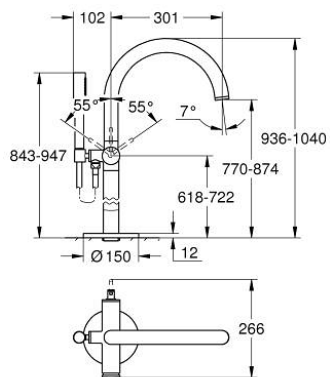

## 24 368 DC0 ATRIO SINGLE-LEVER BATH MIXER FLOOR MOUNTED

### PRODUCT DESCRIPTION

- Colour: supersteel
- for use with rough-in set 45 984
- GROHE SilkMove 35 mm ceramic cartridge
- with temperature limiter
- GROHE LongLife finish
- automatic diverter: bath/shower
- spout with mousseur
- projection 301 mm
- integrated non-return valve in the shower outlet 1/2"
- with shower holder
- hand shower Rainshower Aqua Stick (26 866)
- Silverflex shower hose 1250 mm
- protected against backflow
- without roughing-in set 45 984 (please order separately)
- min. recommended pressure 1.0 bar

## 24 368 DC0 ATRIO SINGLE-LEVER BATH MIXER FLOOR MOUNTED

**SPARE PARTS**, oktober 2021 – now

- 1: Cartridge (Spare part-nr. 46374000)
  - 2: Diverter (Spare part-nr. 48405DC0)
  - 3: Non-return valve (Spare part-nr. 08565000)
  - 4: Mousseur (Spare part-nr. 13926000)
  - 5: Dirt strainer (Spare part-nr. 0700200M)
  - 6: Socket spanner (Spare part-nr. 19332000)\*
- \* Optional accessories