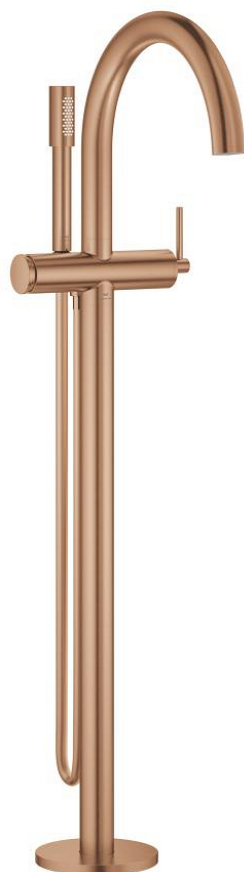

24 368 DL0 ATRIO SINGLE-LEVER BATH MIXER FLOOR MOUNTED

PRODUCT DESCRIPTION

- Colour: brushed warm sunset
- for use with rough-in set 45 984
- GROHE SilkMove 35 mm ceramic cartridge
- with temperature limiter
- GROHE LongLife finish
- automatic diverter: bath/shower
- spout with mousseur
- projection 301 mm
- integrated non-return valve in the shower outlet 1/2"
- with shower holder
- hand shower Rainshower Aqua Stick (26 866)
- Silverflex shower hose 1250 mm
- protected against backflow
- without roughing-in set 45 984 (please order separately)
- min. recommended pressure 1.0 bar

24 368 DL0 ATRIO SINGLE-LEVER BATH MIXER FLOOR MOUNTED

SPARE PARTS, november 2022 – now

- 1: Cartridge (Spare part-nr. 46374000)
- 2: Diverter (Spare part-nr. 48405DL0)
- 3: Non-return valve (Spare part-nr. 08565000)
- 4: Mousseur (Spare part-nr. 13926000)
- 5: Dirt strainer (Spare part-nr. 0700200M)
- 6: Socket spanner (Spare part-nr. 19332000)*