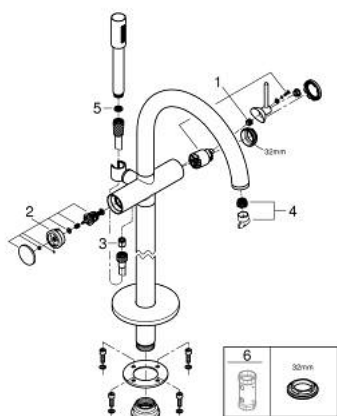

24 368 DL0 ATRIO SINGLE-LEVER BATH MIXER FLOOR MOUNTED

PRODUCT DESCRIPTION

- Colour: brushed warm sunset
- for use with rough-in set 45 984
- GROHE SilkMove 35 mm ceramic cartridge
- with temperature limiter
- GROHE LongLife finish
- automatic diverter: bath/shower
- spout with mousseur
- projection 301 mm
- integrated non-return valve in the shower outlet 1/2"
- with shower holder
- hand shower Rainshower Aqua Stick (26 866)
- Silverflex shower hose 1250 mm
- protected against backflow
- without roughing-in set 45 984 (please order separately)
- min. recommended pressure 1.0 bar

24 368 DL0 ATRIO SINGLE-LEVER BATH MIXER FLOOR MOUNTED

SPARE PARTS, november 2022 – now

- 1: Cartridge (Spare part-nr. 46374000)
- 2: Diverter (Spare part-nr. 48405DL0)
- 3: Non-return valve (Spare part-nr. 08565000)
- 4: Mousseur (Spare part-nr. 13926000)
- 5: Dirt strainer (Spare part-nr. 0700200M)
- 6: Socket spanner (Spare part-nr. 19332000)*