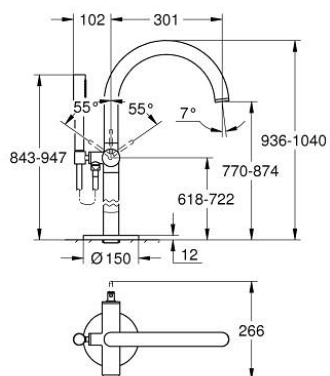

24 368 DL0 ATRIO SINGLE-LEVER BATH MIXER FLOOR MOUNTED

PRODUCT DESCRIPTION

- Colour: brushed warm sunset
- for use with rough-in set 45 984
- GROHE SilkMove 35 mm ceramic cartridge
- with temperature limiter
- GROHE LongLife finish
- automatic diverter: bath/shower
- spout with mousseur
- projection 301 mm
- integrated non-return valve in the shower outlet 1/2"
- with shower holder
- hand shower Rainshower Aqua Stick (26 866)
- Silverflex shower hose 1250 mm
- protected against backflow
- without roughing-in set 45 984 (please order separately)
- min. recommended pressure 1.0 bar

24 368 DL0 ATRIO SINGLE-LEVER BATH MIXER FLOOR MOUNTED

SPARE PARTS, november 2022 – now

- 1: Cartridge (Spare part-nr. 46374000)
- 2: Diverter (Spare part-nr. 48405DL0)
- 3: Non-return valve (Spare part-nr. 08565000)
- 4: Mousseur (Spare part-nr. 13926000)
- 5: Dirt strainer (Spare part-nr. 0700200M)
- 6: Socket spanner (Spare part-nr. 19332000)*