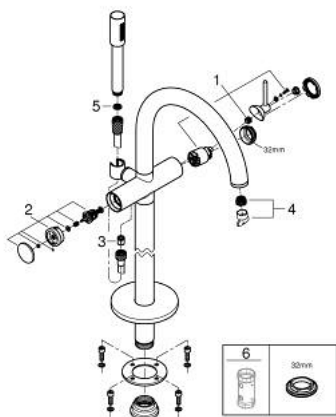

24 368 EN0 ATRIO SINGLE-LEVER BATH MIXER FLOOR MOUNTED

PRODUCT DESCRIPTION

- Colour: brushed nickel
- for use with rough-in set 45 984
- GROHE SilkMove 35 mm ceramic cartridge
- with temperature limiter
- GROHE LongLife finish
- automatic diverter: bath/shower
- spout with mousseur
- projection 301 mm
- integrated non-return valve in the shower outlet 1/2"
- with shower holder
- hand shower Rainshower Aqua Stick (26 866)
- Silverflex shower hose 1250 mm
- protected against backflow
- without roughing-in set 45 984 (please order separately)
- min. recommended pressure 1.0 bar

24 368 EN0 ATRIO SINGLE-LEVER BATH MIXER FLOOR MOUNTED

SPARE PARTS, oktober 2021 – now

- 1: Cartridge (Spare part-nr. 46374000)
- 2: Diverter (Spare part-nr. 48405EN0)
- 3: Non-return valve (Spare part-nr. 08565000)
- 4: Mousseur (Spare part-nr. 13926000)
- 5: Dirt strainer (Spare part-nr. 0700200M)
- 6: Socket spanner (Spare part-nr. 19332000)*