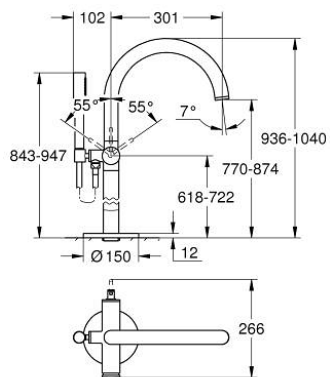

24 368 EN0 ATRIO SINGLE-LEVER BATH MIXER FLOOR MOUNTED

PRODUCT DESCRIPTION

- Colour: brushed nickel
- for use with rough-in set 45 984
- GROHE SilkMove 35 mm ceramic cartridge
- with temperature limiter
- GROHE LongLife finish
- automatic diverter: bath/shower
- spout with mousseur
- projection 301 mm
- integrated non-return valve in the shower outlet 1/2"
- with shower holder
- hand shower Rainshower Aqua Stick (26 866)
- Silverflex shower hose 1250 mm
- protected against backflow
- without roughing-in set 45 984 (please order separately)
- min. recommended pressure 1.0 bar

24 368 EN0 ATRIO SINGLE-LEVER BATH MIXER FLOOR MOUNTED

SPARE PARTS, oktober 2021 – now

- 1: Cartridge (Spare part-nr. 46374000)
- 2: Diverter (Spare part-nr. 48405EN0)
- 3: Non-return valve (Spare part-nr. 08565000)
- 4: Mousseur (Spare part-nr. 13926000)
- 5: Dirt strainer (Spare part-nr. 0700200M)
- 6: Socket spanner (Spare part-nr. 19332000)*