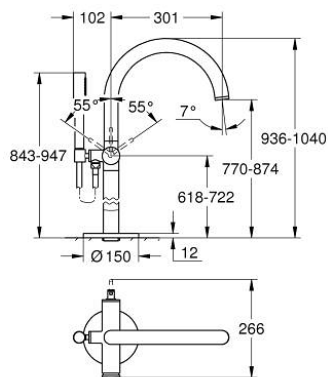

24 368 GN0 ATRIO SINGLE-LEVER BATH MIXER FLOOR MOUNTED

PRODUCT DESCRIPTION

- Colour: brushed cool sunrise
- for use with rough-in set 45 984
- GROHE SilkMove 35 mm ceramic cartridge
- with temperature limiter
- GROHE LongLife finish
- automatic diverter: bath/shower
- spout with mousseur
- projection 301 mm
- integrated non-return valve in the shower outlet 1/2"
- with shower holder
- hand shower Rainshower Aqua Stick (26 866)
- Silverflex shower hose 1250 mm
- protected against backflow
- without roughing-in set 45 984 (please order separately)
- min. recommended pressure 1.0 bar

24 368 GN0 ATRIO SINGLE-LEVER BATH MIXER FLOOR MOUNTED

SPARE PARTS, november 2022 – now

- 1: Cartridge (Spare part-nr. 46374000)
- 2: Diverter (Spare part-nr. 48405GN0)
- 3: Non-return valve (Spare part-nr. 08565000)
- 4: Mousseur (Spare part-nr. 13926000)
- 5: Dirt strainer (Spare part-nr. 0700200M)
- 6: Socket spanner (Spare part-nr. 19332000)*