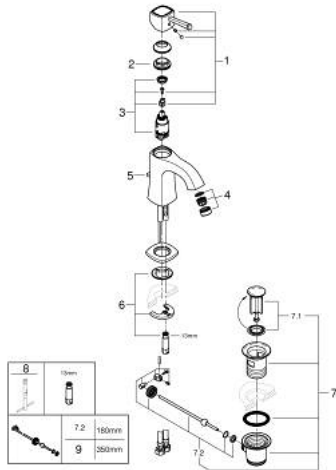

24 369 000 **GRANDERA SINGLE-LEVER BASIN MIXER 1/2"**
M-SIZE

PRODUCT DESCRIPTION

- Colour: chrome
- single hole installation
- GROHE SilkMove 28 mm ceramic cartridge
- temperature limiter
- GROHE LongLife finish
- GROHE EcoJoy - Less water, perfect flow
- maximum flow rate (at 3 bar): 5 l/min
- GROHE FastFixation installation system
- GROHE AquaGuide adjustable mousseur
- pop-up waste set 1 1/4"
- flexible connection hoses
- min. recommended pressure 1.0 bar

24 369 000 **GRANDERA SINGLE-LEVER BASIN MIXER 1/2"**
M-SIZE

SPARE PARTS, oktober 2021 – now

- 1: lever (Spare part-nr. 42645000)
 - 2: Fitting ring (Spare part-nr. 46715000)
 - 3: Cartridge (Spare part-nr. 46580000)
 - 4: Flow straightener (Spare part-nr. 46837000)
 - 5: Pop-up rod (Spare part-nr. 46787000)
 - 6: Shank mounting kit (Spare part-nr. 46671000)
 - 7: Waste set 1 1/4" (Spare part-nr. 28910000)
 - 7.1: Plug (Spare part-nr. 07182000)
 - 7.2: Eccentric rod (Spare part-nr. 07052000)
 - 8: Mounting wrench (Spare part-nr. 19017000)*
 - 9: Eccentric rod (Spare part-nr. 07341000)*
- * Optional accessories