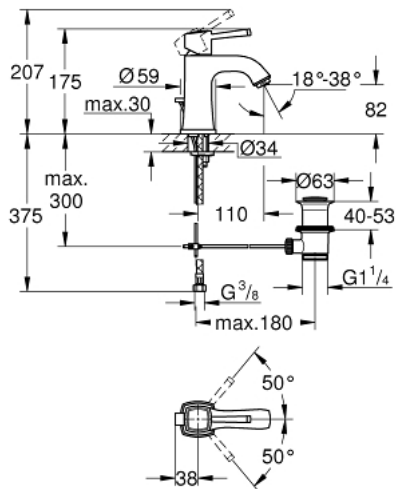

24 369 000 **GRANDERA SINGLE-LEVER BASIN MIXER 1/2"**
M-SIZE

PRODUCT DESCRIPTION

- Colour: chrome
- single hole installation
- GROHE SilkMove 28 mm ceramic cartridge
- temperature limiter
- GROHE LongLife finish
- GROHE EcoJoy - Less water, perfect flow
- maximum flow rate (at 3 bar): 5 l/min
- GROHE FastFixation installation system
- GROHE AquaGuide adjustable mousseur
- pop-up waste set 1 1/4"
- flexible connection hoses
- min. recommended pressure 1.0 bar

24 369 000 **GRANDERA SINGLE-LEVER BASIN MIXER 1/2"**
M-SIZE

SPARE PARTS, oktober 2021 – now

- 1: lever (Spare part-nr. 42645000)
 - 2: Fitting ring (Spare part-nr. 46715000)
 - 3: Cartridge (Spare part-nr. 46580000)
 - 4: Flow straightener (Spare part-nr. 46837000)
 - 5: Pop-up rod (Spare part-nr. 46787000)
 - 6: Shank mounting kit (Spare part-nr. 46671000)
 - 7: Waste set 1 1/4" (Spare part-nr. 28910000)
 - 7.1: Plug (Spare part-nr. 07182000)
 - 7.2: Eccentric rod (Spare part-nr. 07052000)
 - 8: Mounting wrench (Spare part-nr. 19017000)*
 - 9: Eccentric rod (Spare part-nr. 07341000)*
- * Optional accessories