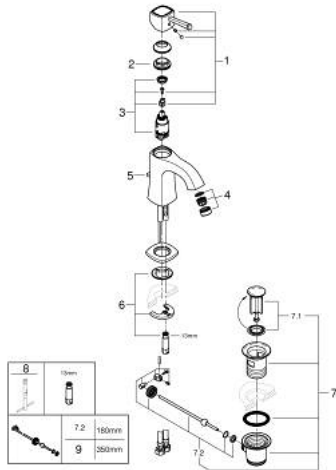

## 24 369 IG0 GRANDERA SINGLE-LEVER BASIN MIXER 1/2" M-SIZE

### PRODUCT DESCRIPTION

- Colour: chrome/gold
- single hole installation
- GROHE SilkMove 28 mm ceramic cartridge
- temperature limiter
- GROHE LongLife finish
- GROHE EcoJoy - Less water, perfect flow
- maximum flow rate (at 3 bar): 5 l/min
- GROHE FastFixation installation system
- GROHE AquaGuide adjustable mousseur
- pop-up waste set 1 1/4"
- flexible connection hoses
- min. recommended pressure 1.0 bar

### SPARE PARTS, oktober 2021 – now

- 1: lever (Spare part-nr. 42645IG0)
  - 2: Fitting ring (Spare part-nr. 46715000)
  - 3: Cartridge (Spare part-nr. 46580000)
  - 4: Flow straightener (Spare part-nr. 46837G00)
  - 5: Pop-up rod (Spare part-nr. 46787000)
  - 6: Shank mounting kit (Spare part-nr. 46671000)
  - 7: Waste set 1 1/4" (Spare part-nr. 28910IG0)
  - 7.1: Plug (Spare part-nr. 07182G00)
  - 7.2: Eccentric rod (Spare part-nr. 07052000)
  - 8: Mounting wrench (Spare part-nr. 19017000)\*
  - 9: Eccentric rod (Spare part-nr. 07341000)\*
- \* Optional accessories