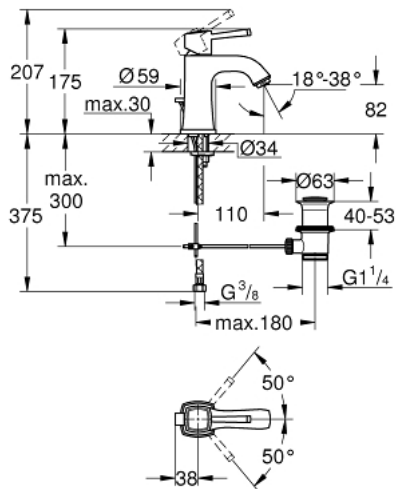

## 24 369 IG0 GRANDERA SINGLE-LEVER BASIN MIXER 1/2" M-SIZE

### PRODUCT DESCRIPTION

- Colour: chrome/gold
- single hole installation
- GROHE SilkMove 28 mm ceramic cartridge
- temperature limiter
- GROHE LongLife finish
- GROHE EcoJoy - Less water, perfect flow
- maximum flow rate (at 3 bar): 5 l/min
- GROHE FastFixation installation system
- GROHE AquaGuide adjustable mousseur
- pop-up waste set 1 1/4"
- flexible connection hoses
- min. recommended pressure 1.0 bar

### SPARE PARTS, oktober 2021 – now

- 1: lever (Spare part-nr. 42645IG0)
  - 2: Fitting ring (Spare part-nr. 46715000)
  - 3: Cartridge (Spare part-nr. 46580000)
  - 4: Flow straightener (Spare part-nr. 46837G00)
  - 5: Pop-up rod (Spare part-nr. 46787000)
  - 6: Shank mounting kit (Spare part-nr. 46671000)
  - 7: Waste set 1 1/4" (Spare part-nr. 28910IG0)
  - 7.1: Plug (Spare part-nr. 07182G00)
  - 7.2: Eccentric rod (Spare part-nr. 07052000)
  - 8: Mounting wrench (Spare part-nr. 19017000)\*
  - 9: Eccentric rod (Spare part-nr. 07341000)\*
- \* Optional accessories