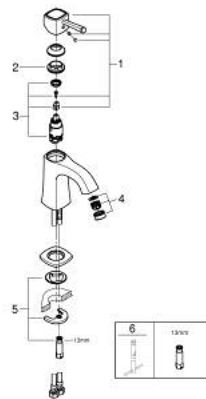

24 370 000 **GRANDERA SINGLE-LEVER BASIN MIXER 1/2"**
M-SIZE

PRODUCT DESCRIPTION

- Colour: chrome
- single hole installation
- GROHE SilkMove 28 mm ceramic cartridge
- temperature limiter
- GROHE LongLife finish
- GROHE EcoJoy - Less water, perfect flow
- maximum flow rate (at 3 bar): 5 l/min
- GROHE FastFixation installation system
- GROHE AquaGuide adjustable mousseur
- smooth body
- flexible connection hoses
- min. recommended pressure 1.0 bar

24 370 000 **GRANDERA SINGLE-LEVER BASIN MIXER 1/2"**
M-SIZE

SPARE PARTS, oktober 2021 – now

- 1: lever (Spare part-nr. 42645000)
- 2: Fitting ring (Spare part-nr. 46715000)
- 3: Cartridge (Spare part-nr. 46580000)
- 4: Flow straightener (Spare part-nr. 46837000)
- 5: Shank mounting kit (Spare part-nr. 46671000)
- 6: Mounting wrench (Spare part-nr. 19017000)*