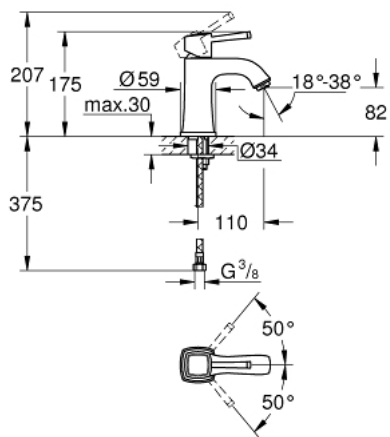

24 370 000 **GRANDERA SINGLE-LEVER BASIN MIXER 1/2"**
M-SIZE

PRODUCT DESCRIPTION

- Colour: chrome
- single hole installation
- GROHE SilkMove 28 mm ceramic cartridge
- temperature limiter
- GROHE LongLife finish
- GROHE EcoJoy - Less water, perfect flow
- maximum flow rate (at 3 bar): 5 l/min
- GROHE FastFixation installation system
- GROHE AquaGuide adjustable mousseur
- smooth body
- flexible connection hoses
- min. recommended pressure 1.0 bar

24 370 000 **GRANDERA SINGLE-LEVER BASIN MIXER 1/2"**
M-SIZE

SPARE PARTS, oktober 2021 – now

- 1: lever (Spare part-nr. 42645000)
- 2: Fitting ring (Spare part-nr. 46715000)
- 3: Cartridge (Spare part-nr. 46580000)
- 4: Flow straightener (Spare part-nr. 46837000)
- 5: Shank mounting kit (Spare part-nr. 46671000)
- 6: Mounting wrench (Spare part-nr. 19017000)*