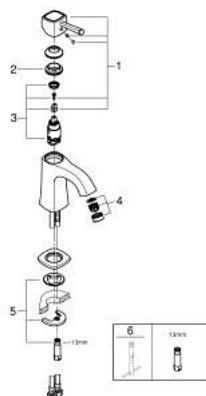

## 24 370 IG0 GRANDERA SINGLE-LEVER BASIN MIXER 1/2" M-SIZE

### PRODUCT DESCRIPTION

- Colour: chrome/gold
- single hole installation
- GROHE SilkMove 28 mm ceramic cartridge
- temperature limiter
- GROHE LongLife finish
- GROHE EcoJoy - Less water, perfect flow
- maximum flow rate (at 3 bar): 5 l/min
- GROHE FastFixation installation system
- GROHE AquaGuide adjustable mousseur
- smooth body
- flexible connection hoses
- min. recommended pressure 1.0 bar

### SPARE PARTS, oktober 2021 – now

- 1: lever (Spare part-nr. 42645IG0)
- 2: Fitting ring (Spare part-nr. 46715000)
- 3: Cartridge (Spare part-nr. 46580000)
- 4: Flow straightener (Spare part-nr. 46837G00)
- 5: Shank mounting kit (Spare part-nr. 46671000)
- 6: Mounting wrench (Spare part-nr. 19017000)\*