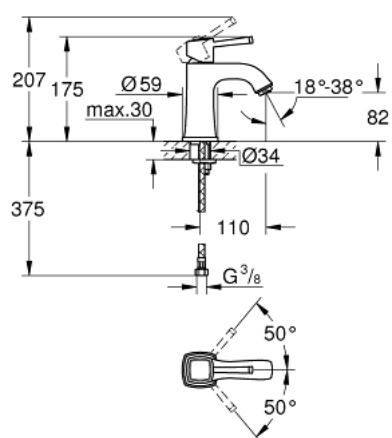

## 24 370 IG0 GRANDERA SINGLE-LEVER BASIN MIXER 1/2" M-SIZE

### PRODUCT DESCRIPTION

- Colour: chrome/gold
- single hole installation
- GROHE SilkMove 28 mm ceramic cartridge
- temperature limiter
- GROHE LongLife finish
- GROHE EcoJoy - Less water, perfect flow
- maximum flow rate (at 3 bar): 5 l/min
- GROHE FastFixation installation system
- GROHE AquaGuide adjustable mousseur
- smooth body
- flexible connection hoses
- min. recommended pressure 1.0 bar

### SPARE PARTS, oktober 2021 – now

- 1: lever (Spare part-nr. 42645IG0)
- 2: Fitting ring (Spare part-nr. 46715000)
- 3: Cartridge (Spare part-nr. 46580000)
- 4: Flow straightener (Spare part-nr. 46837G00)
- 5: Shank mounting kit (Spare part-nr. 46671000)
- 6: Mounting wrench (Spare part-nr. 19017000)\*