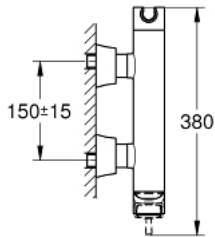

24 373 000 GRANDERA SINGLE-LEVER SHOWER MIXER 1/2"

PRODUCT DESCRIPTION

- Colour: chrome
- wall mounted
- GROHE SilkMove 46 mm ceramic cartridge
- GROHE LongLife finish
- adjustable flow rate limiter
- integrated hand shower holder
- shower outlet 1/2"
- integrated non-return valve
- covered S-unions
- protected against backflow
- min. recommended pressure 1.0 bar