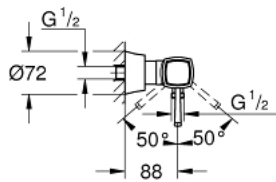

24 373 000 GRANDERA SINGLE-LEVER SHOWER MIXER 1/2"

PRODUCT DESCRIPTION

- Colour: chrome
- wall mounted
- GROHE SilkMove 46 mm ceramic cartridge
- GROHE LongLife finish
- adjustable flow rate limiter
- integrated hand shower holder
- shower outlet 1/2"
- integrated non-return valve
- covered S-unions
- protected against backflow
- min. recommended pressure 1.0 bar