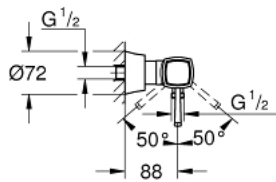

24 373 IG0 GRANDERA SINGLE-LEVER SHOWER MIXER 1/2"

PRODUCT DESCRIPTION

- Colour: chrome/gold
- wall mounted
- GROHE SilkMove 46 mm ceramic cartridge
- GROHE LongLife finish
- adjustable flow rate limiter
- integrated hand shower holder
- shower outlet 1/2"
- integrated non-return valve
- covered S-unions
- protected against backflow
- min. recommended pressure 1.0 bar