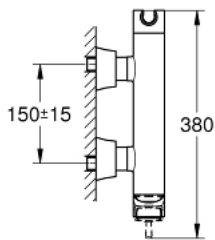

24 373 IG0 GRANDERA SINGLE-LEVER SHOWER MIXER 1/2"

PRODUCT DESCRIPTION

- Colour: chrome/gold
- wall mounted
- GROHE SilkMove 46 mm ceramic cartridge
- GROHE LongLife finish
- adjustable flow rate limiter
- integrated hand shower holder
- shower outlet 1/2"
- integrated non-return valve
- covered S-unions
- protected against backflow
- min. recommended pressure 1.0 bar