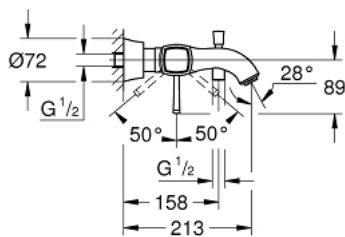

24 374 000 GRANDERA SINGLE-LEVER BATH MIXER 1/2"

PRODUCT DESCRIPTION

- Colour: chrome
- wall mounted
- GROHE SilkMove 46 mm ceramic cartridge
- GROHE LongLife finish
- adjustable flow rate limiter
- integrated hand shower holder
- automatic diverter: bath/shower
- mousseur
- integrated non-return valve in the shower outlet 1/2"
- covered S-unions
- protected against backflow
- min. recommended pressure 1.0 bar

24 374 000 GRANDERA SINGLE-LEVER BATH MIXER 1/2"

SPARE PARTS, oktober 2021 – now

- 1: Lever (Spare part-nr. 46833000)
- 2: Cartridge (Spare part-nr. 46048000)
- 3: S-union, exposed (Spare part-nr. 46861000)
- 4: Screw connection 1/2" (Spare part-nr. 45044000)
- 5: Diverter knob (Spare part-nr. 48217000)
- 6: Diverter (Spare part-nr. 65655000)
- 7: Non-return valve (Spare part-nr. 08565000)
- 8: Mousseur (Spare part-nr. 13952000)
- 9: Temperature limiter (Spare part-nr. 46375000)*
- 10: Extension set, 30 mm (Spare part-nr. 46238000)*
- 11: Special spanner (Spare part-nr. 19377000)*