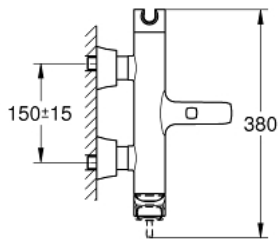

24 374 000 GRANDERA SINGLE-LEVER BATH MIXER 1/2"

PRODUCT DESCRIPTION

- Colour: chrome
- wall mounted
- GROHE SilkMove 46 mm ceramic cartridge
- GROHE LongLife finish
- adjustable flow rate limiter
- integrated hand shower holder
- automatic diverter: bath/shower
- mousseur
- integrated non-return valve in the shower outlet 1/2"
- covered S-unions
- protected against backflow
- min. recommended pressure 1.0 bar

24 374 000 GRANDERA SINGLE-LEVER BATH MIXER 1/2"

SPARE PARTS, oktober 2021 – now

- 1: Lever (Spare part-nr. 46833000)
- 2: Cartridge (Spare part-nr. 46048000)
- 3: S-union, exposed (Spare part-nr. 46861000)
- 4: Screw connection 1/2" (Spare part-nr. 45044000)
- 5: Diverter knob (Spare part-nr. 48217000)
- 6: Diverter (Spare part-nr. 65655000)
- 7: Non-return valve (Spare part-nr. 08565000)
- 8: Mousseur (Spare part-nr. 13952000)
- 9: Temperature limiter (Spare part-nr. 46375000)*
- 10: Extension set, 30 mm (Spare part-nr. 46238000)*
- 11: Special spanner (Spare part-nr. 19377000)*