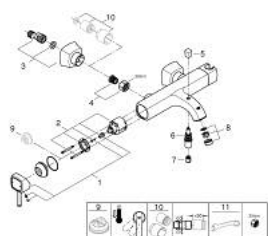

24 374 000 GRANDERA SINGLE-LEVER BATH MIXER 1/2"

PRODUCT DESCRIPTION

- Colour: chrome
- wall mounted
- GROHE SilkMove 46 mm ceramic cartridge
- GROHE LongLife finish
- adjustable flow rate limiter
- integrated hand shower holder
- automatic diverter: bath/shower
- mousseur
- integrated non-return valve in the shower outlet 1/2"
- covered S-unions
- protected against backflow
- min. recommended pressure 1.0 bar

24 374 000 GRANDERA SINGLE-LEVER BATH MIXER 1/2"

SPARE PARTS, oktober 2021 – now

- 1: Lever (Spare part-nr. 46833000)
- 2: Cartridge (Spare part-nr. 46048000)
- 3: S-union, exposed (Spare part-nr. 46861000)
- 4: Screw connection 1/2" (Spare part-nr. 45044000)
- 5: Diverter knob (Spare part-nr. 48217000)
- 6: Diverter (Spare part-nr. 65655000)
- 7: Non-return valve (Spare part-nr. 08565000)
- 8: Mousseur (Spare part-nr. 13952000)
- 9: Temperature limiter (Spare part-nr. 46375000)*
- 10: Extension set, 30 mm (Spare part-nr. 46238000)*
- 11: Special spanner (Spare part-nr. 19377000)*