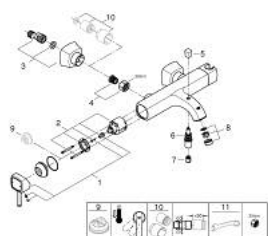

## 24 374 IG0 GRANDERA SINGLE-LEVER BATH MIXER 1/2"

### PRODUCT DESCRIPTION

- Colour: chrome/gold
- wall mounted
- GROHE SilkMove 46 mm ceramic cartridge
- GROHE LongLife finish
- adjustable flow rate limiter
- integrated hand shower holder
- automatic diverter: bath/shower
- mousseur
- integrated non-return valve in the shower outlet 1/2"
- covered S-unions
- protected against backflow
- min. recommended pressure 1.0 bar

### SPARE PARTS, oktober 2021 – now

- 1: Lever (Spare part-nr. 46833IG0)
- 2: Cartridge (Spare part-nr. 46048000)
- 3: S-union, exposed (Spare part-nr. 46861000)
- 4: Screw connection 1/2" (Spare part-nr. 45044000)
- 5: Diverter knob (Spare part-nr. 48217000)
- 6: Diverter (Spare part-nr. 65655000)
- 7: Non-return valve (Spare part-nr. 08565000)
- 8: Mousseur (Spare part-nr. 13952G00)
- 9: Temperature limiter (Spare part-nr. 46375000)\*
- 10: Extension set, 30 mm (Spare part-nr. 46238000)\*
- 11: Special spanner (Spare part-nr. 19377000)\*