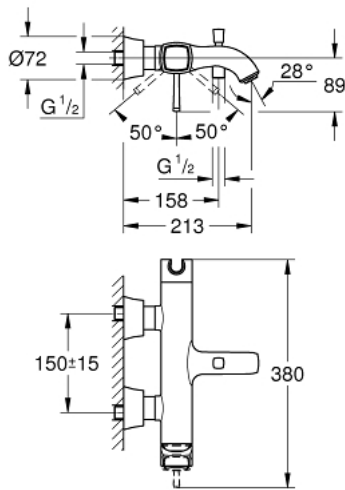

## 24 374 IG0 GRANDERA SINGLE-LEVER BATH MIXER 1/2"

### PRODUCT DESCRIPTION

- Colour: chrome/gold
- wall mounted
- GROHE SilkMove 46 mm ceramic cartridge
- GROHE LongLife finish
- adjustable flow rate limiter
- integrated hand shower holder
- automatic diverter: bath/shower
- mousseur
- integrated non-return valve in the shower outlet 1/2"
- covered S-unions
- protected against backflow
- min. recommended pressure 1.0 bar

### SPARE PARTS, oktober 2021 – now

- 1: Lever (Spare part-nr. 46833IG0)
- 2: Cartridge (Spare part-nr. 46048000)
- 3: S-union, exposed (Spare part-nr. 46861000)
- 4: Screw connection 1/2" (Spare part-nr. 45044000)
- 5: Diverter knob (Spare part-nr. 48217000)
- 6: Diverter (Spare part-nr. 65655000)
- 7: Non-return valve (Spare part-nr. 08565000)
- 8: Mousseur (Spare part-nr. 13952G00)
- 9: Temperature limiter (Spare part-nr. 46375000)\*
- 10: Extension set, 30 mm (Spare part-nr. 46238000)\*
- 11: Special spanner (Spare part-nr. 19377000)\*