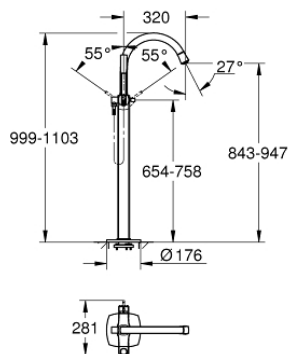

24 375 000 GRANDERA SINGLE-LEVER BATH MIXER 1/2" FLOOR MOUNTED

PRODUCT DESCRIPTION

- Colour: chrome
- for use with rough-in set 45 984
- without rough-in set (sold separately)
- GROHE SilkMove 46 mm ceramic cartridge
- GROHE LongLife finish
- automatic diverter: bath/shower
- spout with mousseur
- projection 320 mm
- integrated non-return valves in the shower outlet 1/2"
- with shower holder
- Grandera hand shower 7.6 l
- Silverflex shower hose 1250 mm
- protected against backflow
- min. recommended pressure 1.0 bar

24 375 000 GRANDERA SINGLE-LEVER BATH MIXER 1/2" FLOOR MOUNTED

SPARE PARTS, oktober 2021 – now

- 1: Lever (Spare part-nr. 46833000)
- 2: Cartridge (Spare part-nr. 46048000)
- 3: Sistra (Spare part-nr. 13907000)
- 4: Dirt strainer (Spare part-nr. 0700200M)
- 5: Diverter knob (Spare part-nr. 48217000)
- 6: Diverter (Spare part-nr. 65655000)
- 7: Non-return valve (Spare part-nr. 08565000)
- 8: Fixing set (Spare part-nr. 48003000)
- 9: Temperature limiter (Spare part-nr. 46375000)*