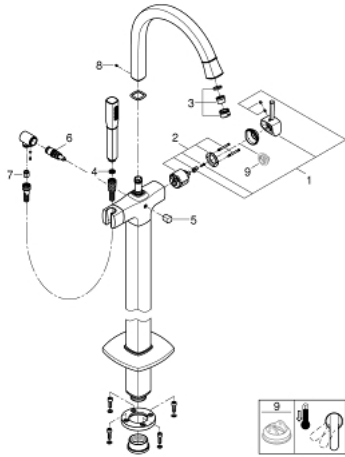

24 375 000 GRANDERA SINGLE-LEVER BATH MIXER 1/2" FLOOR MOUNTED

PRODUCT DESCRIPTION

- Colour: chrome
- for use with rough-in set 45 984
- without rough-in set (sold separately)
- GROHE SilkMove 46 mm ceramic cartridge
- GROHE LongLife finish
- automatic diverter: bath/shower
- spout with mousseur
- projection 320 mm
- integrated non-return valves in the shower outlet 1/2"
- with shower holder
- Grandera hand shower 7.6 l
- Silverflex shower hose 1250 mm
- protected against backflow
- min. recommended pressure 1.0 bar

24 375 000 GRANDERA SINGLE-LEVER BATH MIXER 1/2" FLOOR MOUNTED

SPARE PARTS, oktober 2021 – now

- 1: Lever (Spare part-nr. 46833000)
- 2: Cartridge (Spare part-nr. 46048000)
- 3: Sistra (Spare part-nr. 13907000)
- 4: Dirt strainer (Spare part-nr. 0700200M)
- 5: Diverter knob (Spare part-nr. 48217000)
- 6: Diverter (Spare part-nr. 65655000)
- 7: Non-return valve (Spare part-nr. 08565000)
- 8: Fixing set (Spare part-nr. 48003000)
- 9: Temperature limiter (Spare part-nr. 46375000)*