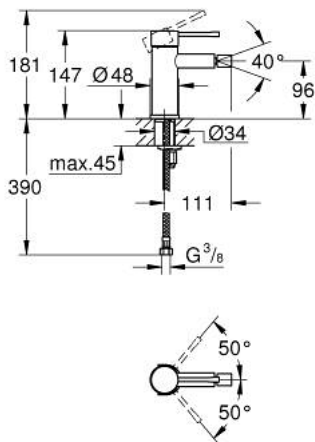

24 395 KF1 ESSENCE SINGLE-LEVER BIDET MIXER 1/2" S-SIZE

PRODUCT DESCRIPTION

- Colour: phantom black
- single hole installation
- metal lever
- GROHE SilkMove 28 mm ceramic cartridge
- with temperature limiter
- GROHE EcoJoy - Less water, perfect flow
- maximum flow rate (at 3 bar): 5 l/min
- GROHE FastFixation Plus installation system
- ball-joint mousseur
- smooth body
- flexible connection hoses
- min. recommended pressure 1.0 bar

24 395 KF1 ESSENCE SINGLE-LEVER BIDET MIXER 1/2" S-SIZE

SPARE PARTS, marec 2022 – now

- 1: Lever (Spare part-nr. 46917KF0)
- 2: Fitting ring (Spare part-nr. 46715000)
- 3: Cartridge (Spare part-nr. 46580000)
- 4: Mousseur (Spare part-nr. 13998000)
- 5: Escutcheon (Spare part-nr. 48603KF0)
- 6: Shank mounting kit (Spare part-nr. 46645000)
- 7: Mounting wrench (Spare part-nr. 19017000)*