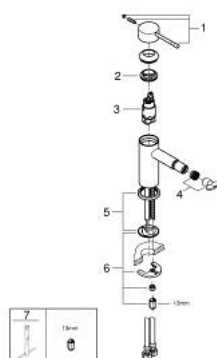

24 395 KF1 ESSENCE SINGLE-LEVER BIDET MIXER 1/2" S-SIZE

PRODUCT DESCRIPTION

- Colour: phantom black
- single hole installation
- metal lever
- GROHE SilkMove 28 mm ceramic cartridge
- with temperature limiter
- GROHE EcoJoy - Less water, perfect flow
- maximum flow rate (at 3 bar): 5 l/min
- GROHE FastFixation Plus installation system
- ball-joint mousseur
- smooth body
- flexible connection hoses
- min. recommended pressure 1.0 bar

24 395 KF1 ESSENCE SINGLE-LEVER BIDET MIXER 1/2" S-SIZE

SPARE PARTS, marec 2022 – now

- 1: Lever (Spare part-nr. 46917KF0)
- 2: Fitting ring (Spare part-nr. 46715000)
- 3: Cartridge (Spare part-nr. 46580000)
- 4: Mousseur (Spare part-nr. 13998000)
- 5: Escutcheon (Spare part-nr. 48603KF0)
- 6: Shank mounting kit (Spare part-nr. 46645000)
- 7: Mounting wrench (Spare part-nr. 19017000)*