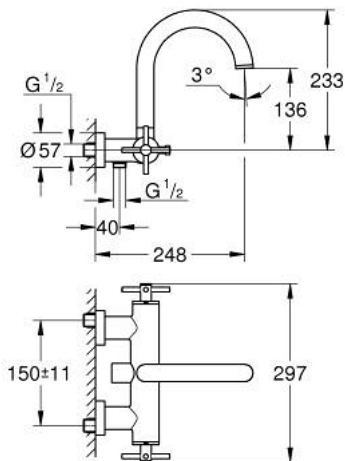

25 010 AL3 ATRIO BATH MIXER 1/2"

PRODUCT DESCRIPTION

- Colour: brushed hard graphite
- wall mounted
- ceramic headparts 1/2", 90°
- GROHE LongLife finish
- automatic diverter: bath/shower
- tubular spout
- with stop limiter
- mousseur
- integrated non-return valves in the shower outlet 1/2"
- covered S-unions
- protected against backflow
- without shower set
- with cross handles
- Two different sets of caps included. One set with "H" and "C" marking, one set without marking.