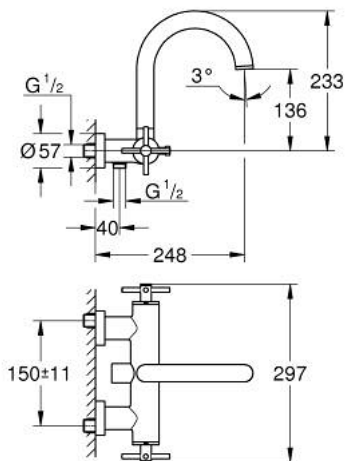

25 010 DA3 ATRIO BATH MIXER 1/2"

PRODUCT DESCRIPTION

- Colour: warm sunset
- wall mounted
- ceramic headparts 1/2", 90°
- GROHE LongLife finish
- automatic diverter: bath/shower
- tubular spout
- with stop limiter
- mousseur
- integrated non-return valves in the shower outlet 1/2"
- covered S-unions
- protected against backflow
- without shower set
- with cross handles
- Two different sets of caps included. One set with "H" and "C" marking, one set without marking.