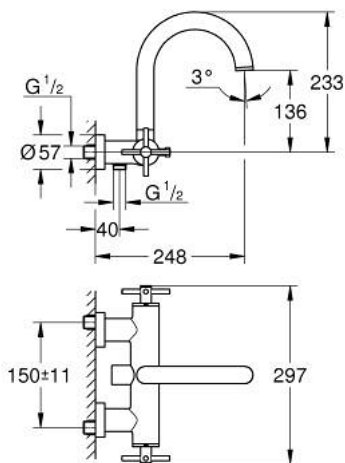

25 010 DC3 **ATRIO BATH MIXER 1/2"**

PRODUCT DESCRIPTION

- Colour: supersteel
- wall mounted
- ceramic headparts 1/2", 90°
- GROHE LongLife finish
- automatic diverter: bath/shower
- tubular spout
- with stop limiter
- mousseur
- integrated non-return valves in the shower outlet 1/2"
- covered S-unions
- protected against backflow
- without shower set
- with cross handles
- Two different sets of caps included. One set with "H" and "C" marking, one set without marking.

25 010 DC3 **ATRIO BATH MIXER 1/2"**

SPARE PARTS, oktober 2018 – now

- 1: Pair of handles (Spare part-nr. 48406DC0)
- 2: Ceramic headpart 1/2" (Spare part-nr. 45883000)
- 2.1: O-ring \varnothing 18.2 x \varnothing 1.7 (Spare part-nr. 0392400M)
- 3: Non-return valve (Spare part-nr. 08565000)
- 4: Diverter (Spare part-nr. 48407DC0)
- 5: Diverter knob (Spare part-nr. 64989DC0)
- 6: Mousseur (Spare part-nr. 13926000)
- 7: Ceramic headpart 1/2" (Spare part-nr. 45882000)
- 7.1: O-ring \varnothing 18.2 x \varnothing 1.7 (Spare part-nr. 0392400M)