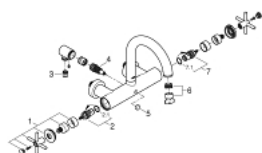

25 010 DC3 **ATRIO BATH MIXER 1/2"**

PRODUCT DESCRIPTION

- Colour: supersteel
- wall mounted
- ceramic headparts 1/2", 90°
- GROHE LongLife finish
- automatic diverter: bath/shower
- tubular spout
- with stop limiter
- mousseur
- integrated non-return valves in the shower outlet 1/2"
- covered S-unions
- protected against backflow
- without shower set
- with cross handles
- Two different sets of caps included. One set with "H" and "C" marking, one set without marking.

25 010 DC3 **ATRIO BATH MIXER 1/2"**

SPARE PARTS, oktober 2018 – now

- 1: Pair of handles (Spare part-nr. 48406DC0)
- 2: Ceramic headpart 1/2" (Spare part-nr. 45883000)
- 2.1: O-ring \varnothing 18.2 x \varnothing 1.7 (Spare part-nr. 0392400M)
- 3: Non-return valve (Spare part-nr. 08565000)
- 4: Diverter (Spare part-nr. 48407DC0)
- 5: Diverter knob (Spare part-nr. 64989DC0)
- 6: Mousseur (Spare part-nr. 13926000)
- 7: Ceramic headpart 1/2" (Spare part-nr. 45882000)
- 7.1: O-ring \varnothing 18.2 x \varnothing 1.7 (Spare part-nr. 0392400M)